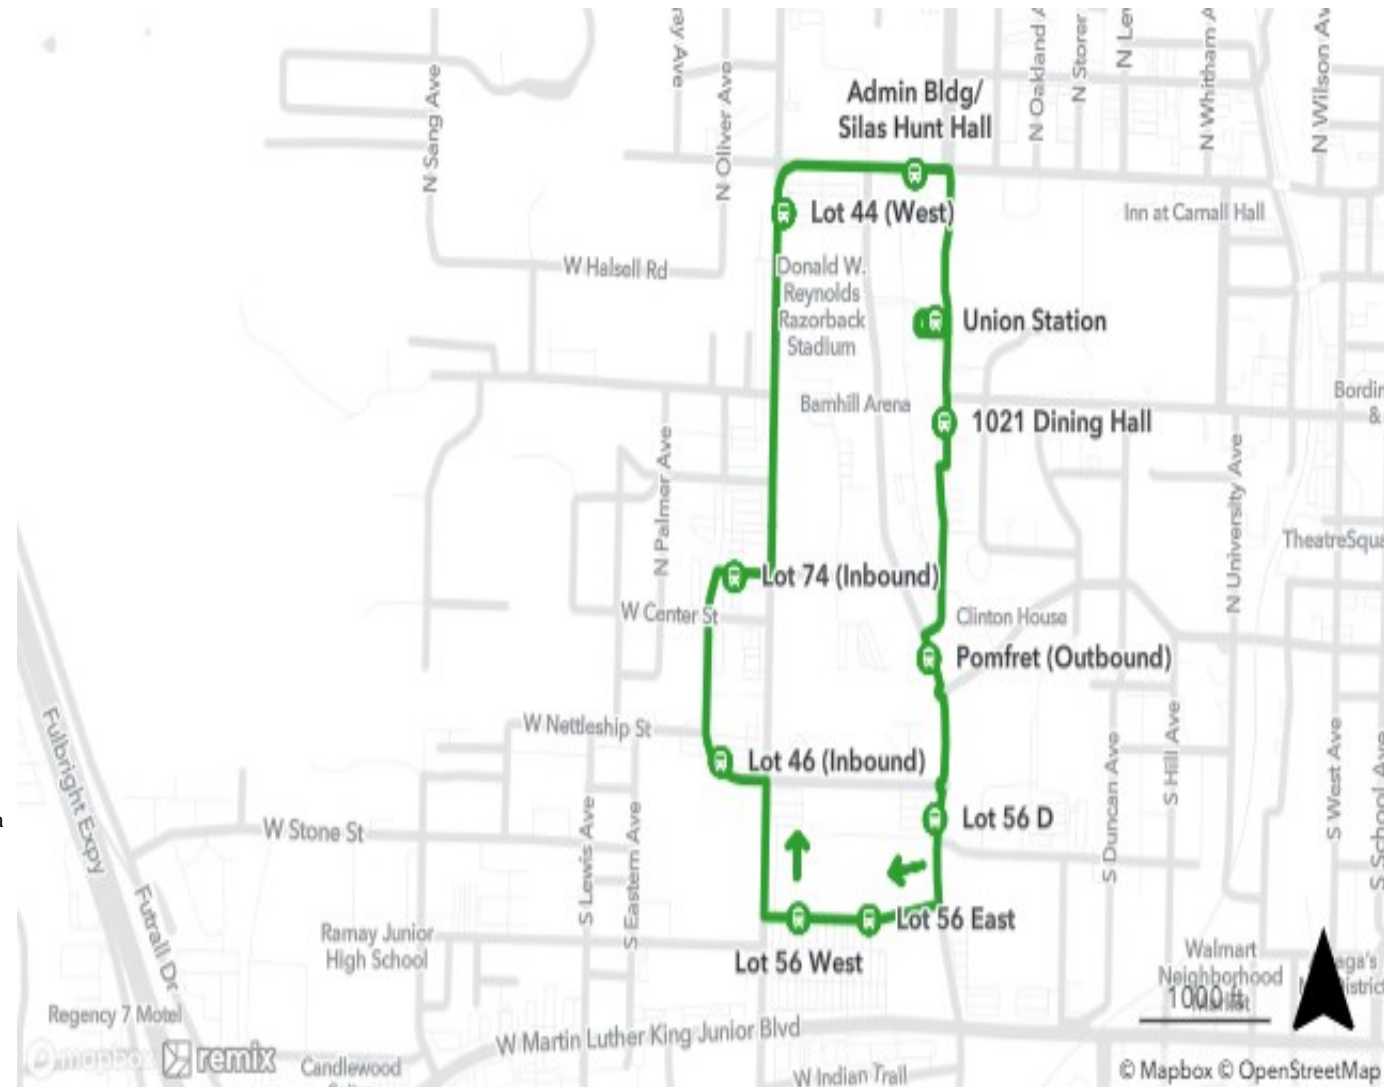

* The above notice in English and Spanish will be posted in the following locations:

Union Station (Transit Facility)

Department Administrative Office –ADSB 155 Razorback Road, Fayetteville, AR 72701

Bus Maintenance Facility- BUSB 280 Eastern Avenue, Fayetteville, AR 72701

On printed maps and schedules

Razorback Transit Website <http://transit.uark.edu>

Route 11

For Real Time Bus Tracking visit: uark.passiogo.com or search for "Passio Go" in your mobile store.

Department of Equal Opportunity, Compliance and Title IV
Website <https://oeoc.uark.edu/reporting/index.php>