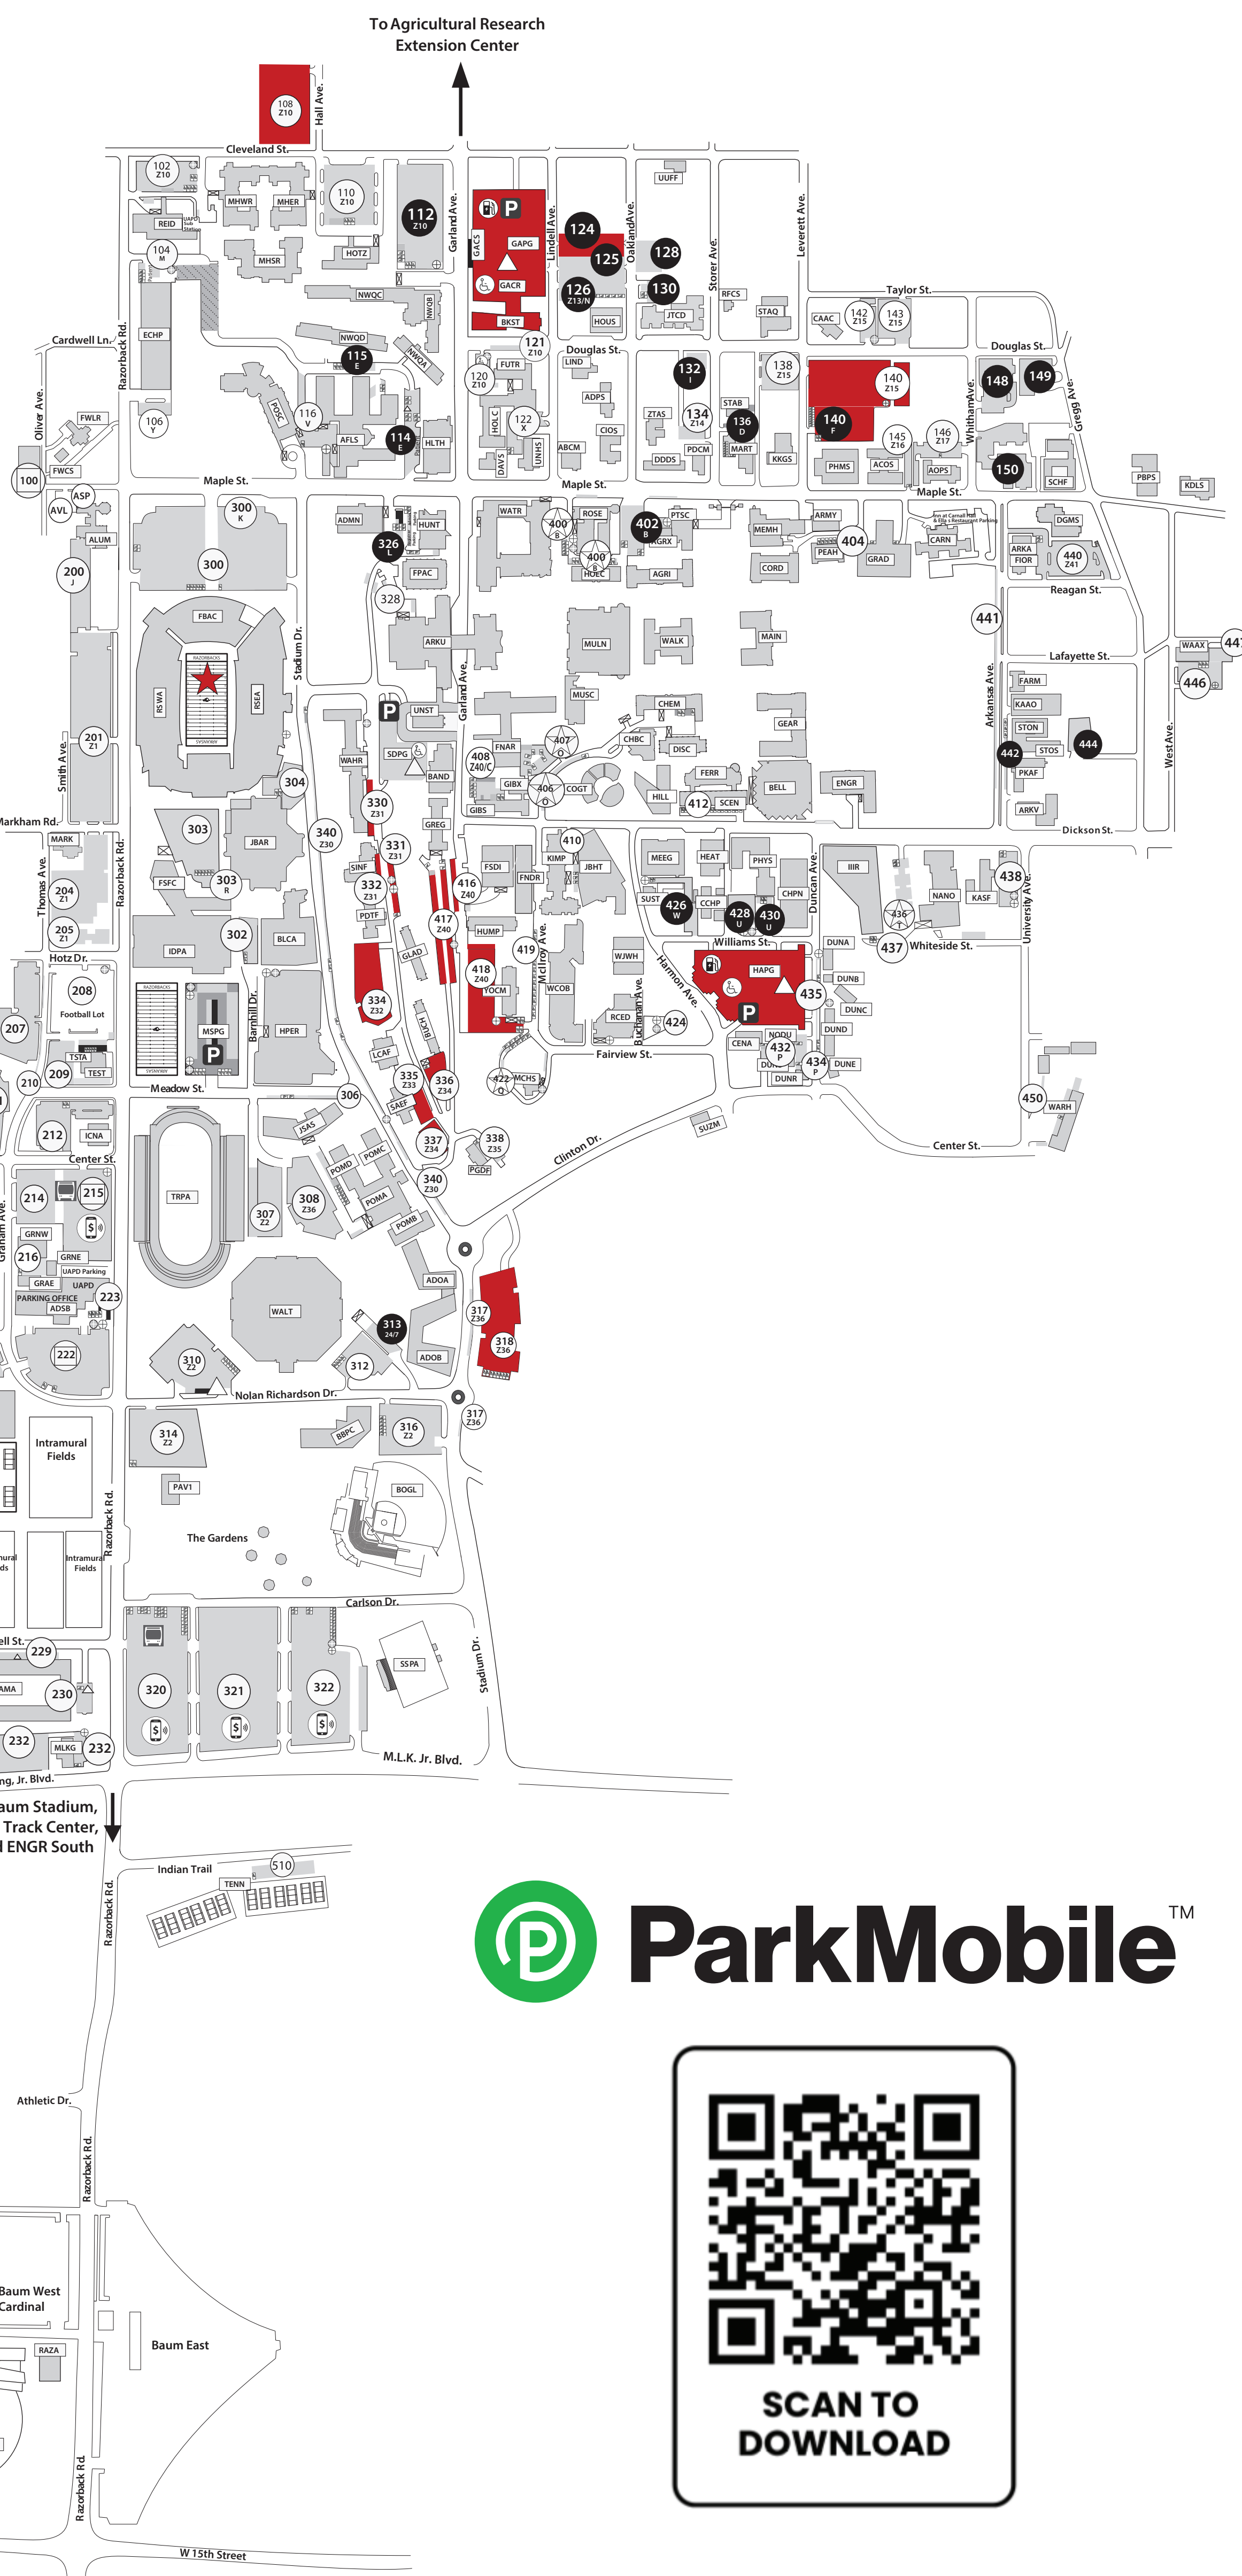

LEGEND

■ Concert Parking - $30 Parkmobile

1. 108
   - 124
   - 140
   - 224
   - 226
   - 318
   - 330
   - 331
   - 332
   - 334
   - 335
   - 336
   - 337
   - 416
   - 417
   - 418
2. Harmon Garage
   Garland Garage

★ Concert Location

SCAN TO
DOWNLOAD

A
B
C
D
E
F
G
H
I
J

A
B
C
D
E
F
G
H
I
J

1 2 3 4 5 6

1 2 3 4 5 6