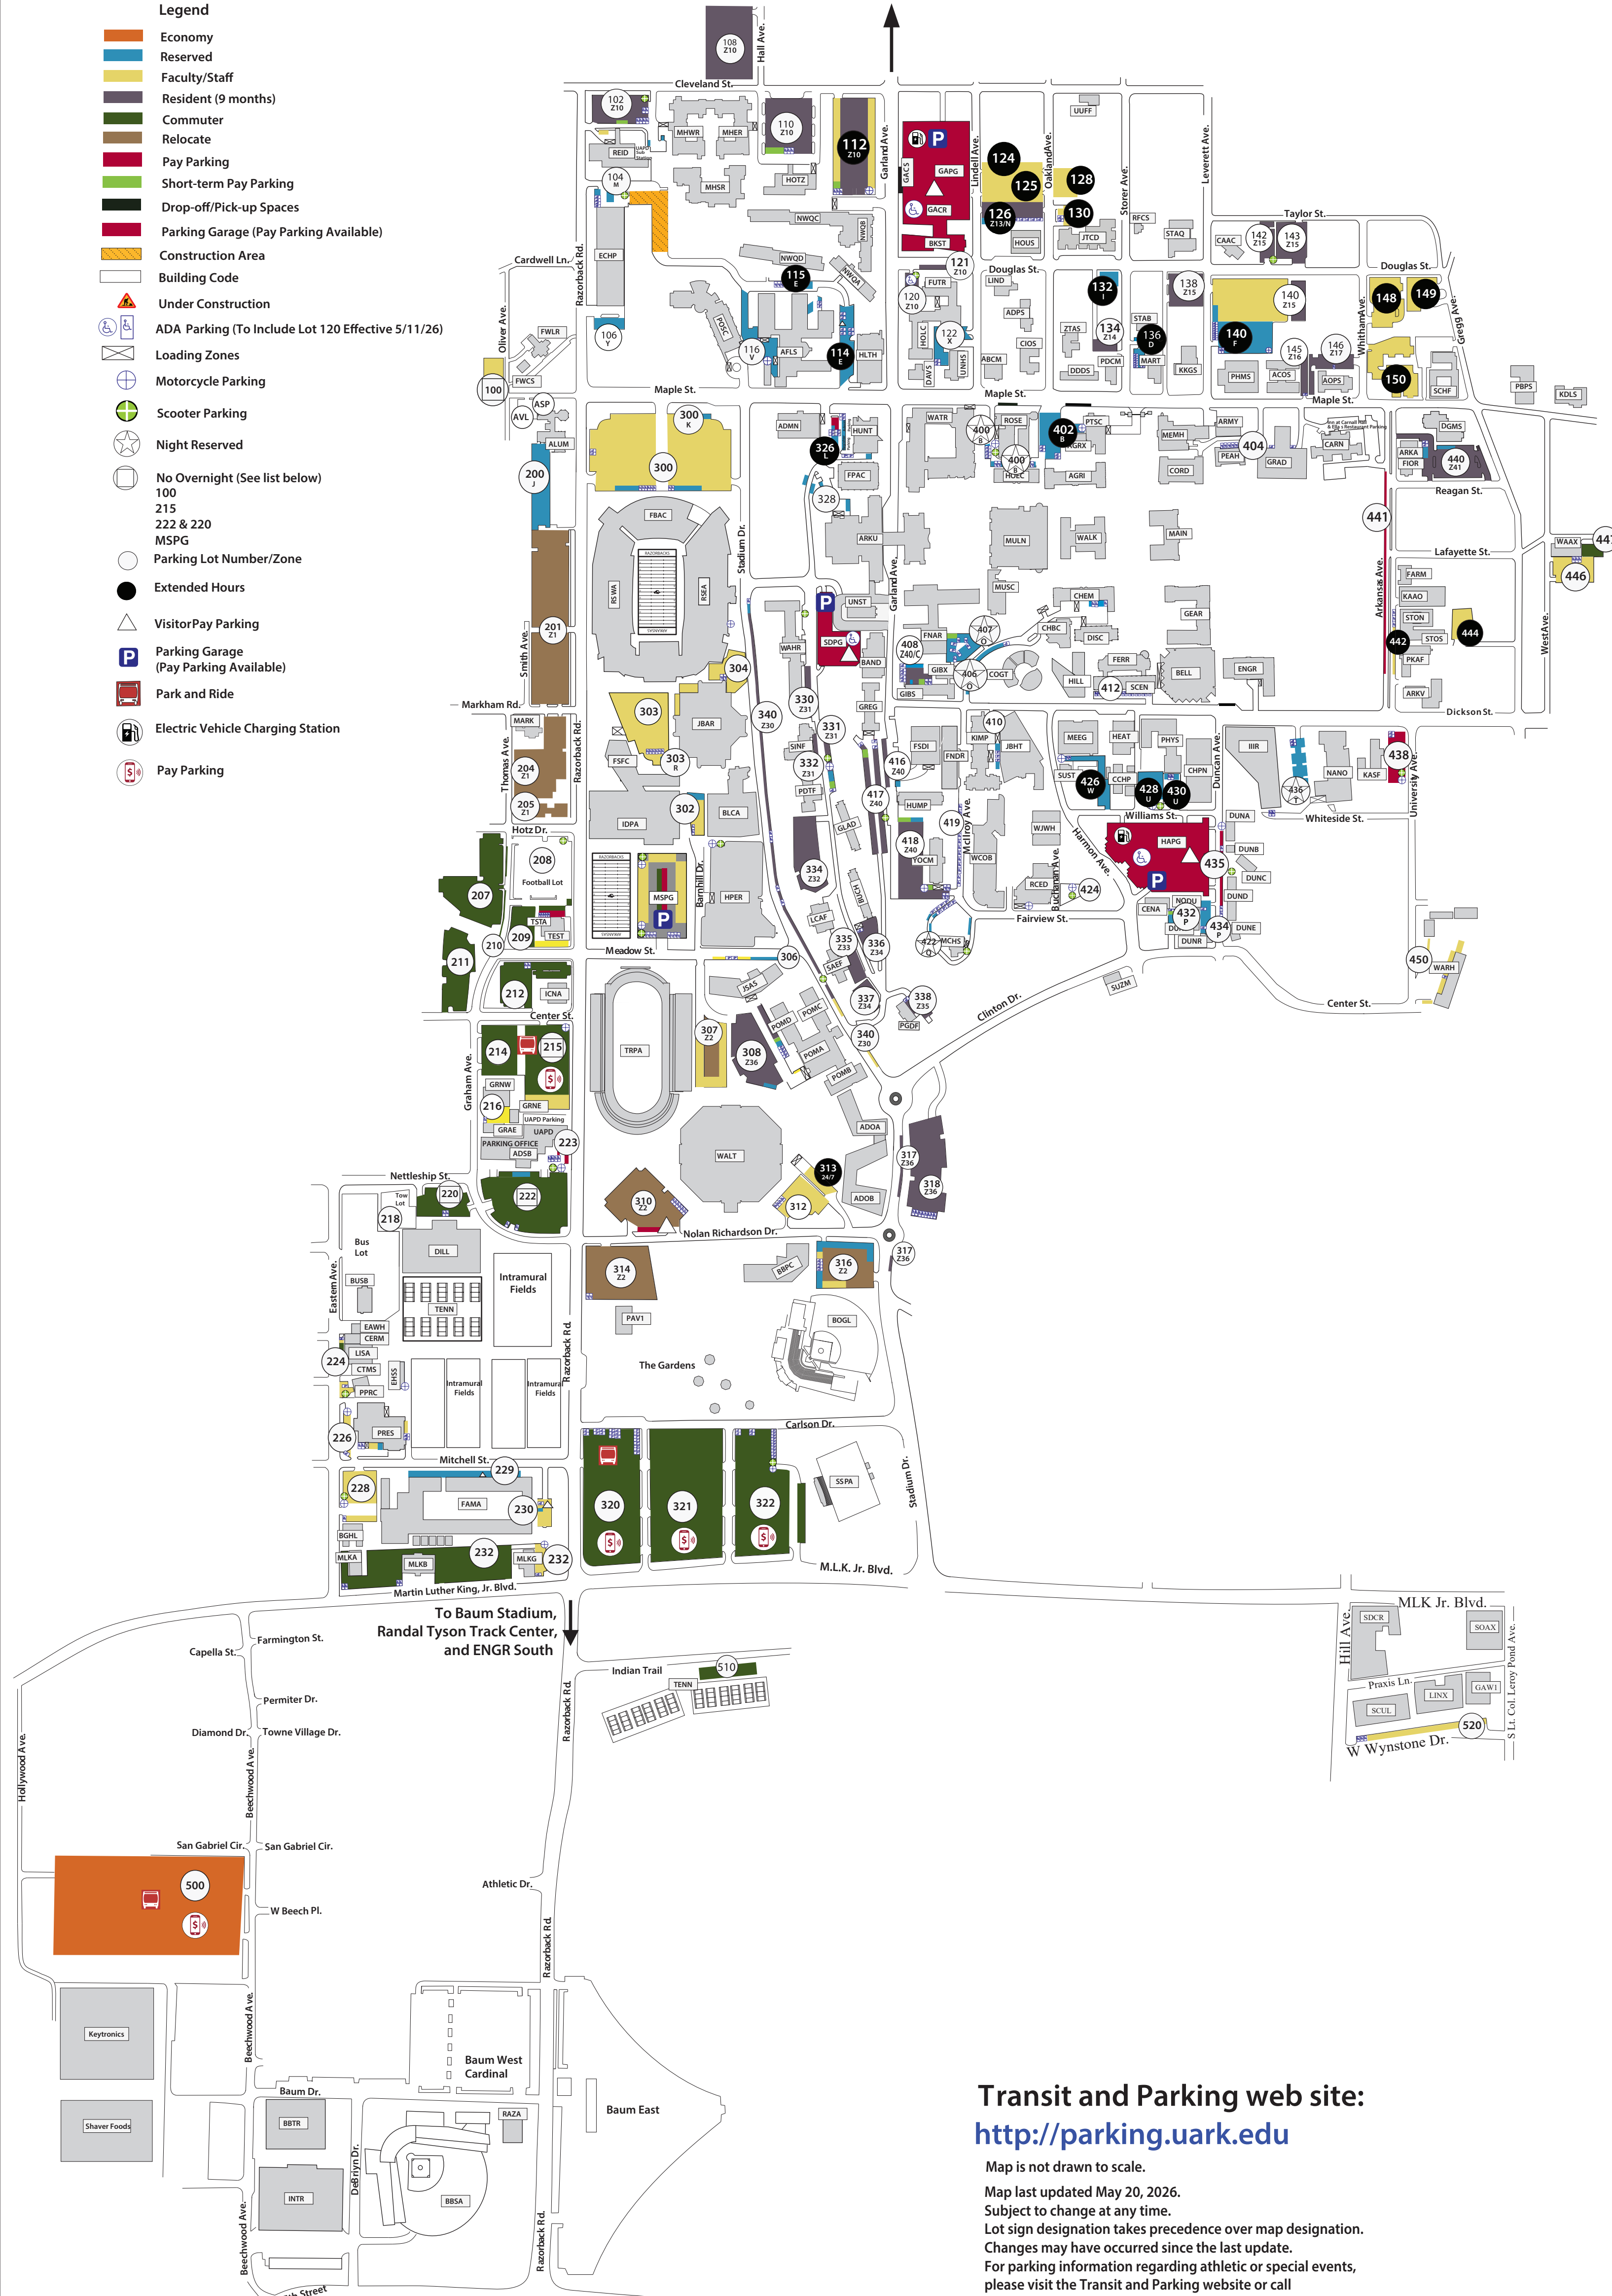

### Legend

- Economy
- Reserved
- Faculty/Staff
- Resident (9 months)
- Commuter
- Relocate
- Pay Parking
- Short-term Pay Parking
- Drop-off/Pick-up Spaces
- Parking Garage (Pay Parking Available)
- Construction Area
- Building Code
- Under Construction
- ADA Parking (To Include Lot 120 Effective 5/11/26)
- Loading Zones
- Motorcycle Parking
- Scooter Parking
- Night Reserved
- No Overnight (See list below)
- 100
- 215
- 222 & 220
- MSPG
- Parking Lot Number/Zone
- Extended Hours
- Visitor Pay Parking
- Parking Garage (Pay Parking Available)
- Park and Ride
- Electric Vehicle Charging Station
- Pay Parking

Transit and Parking web site:  
<http://parking.uark.edu>

Map is not drawn to scale.  
Map last updated May 20, 2026.  
Subject to change at any time.  
Lot sign designation takes precedence over map designation.  
Changes may have occurred since the last update.  
For parking information regarding athletic or special events,  
please visit the Transit and Parking website or call  
(479) 575-7275 (PARK).