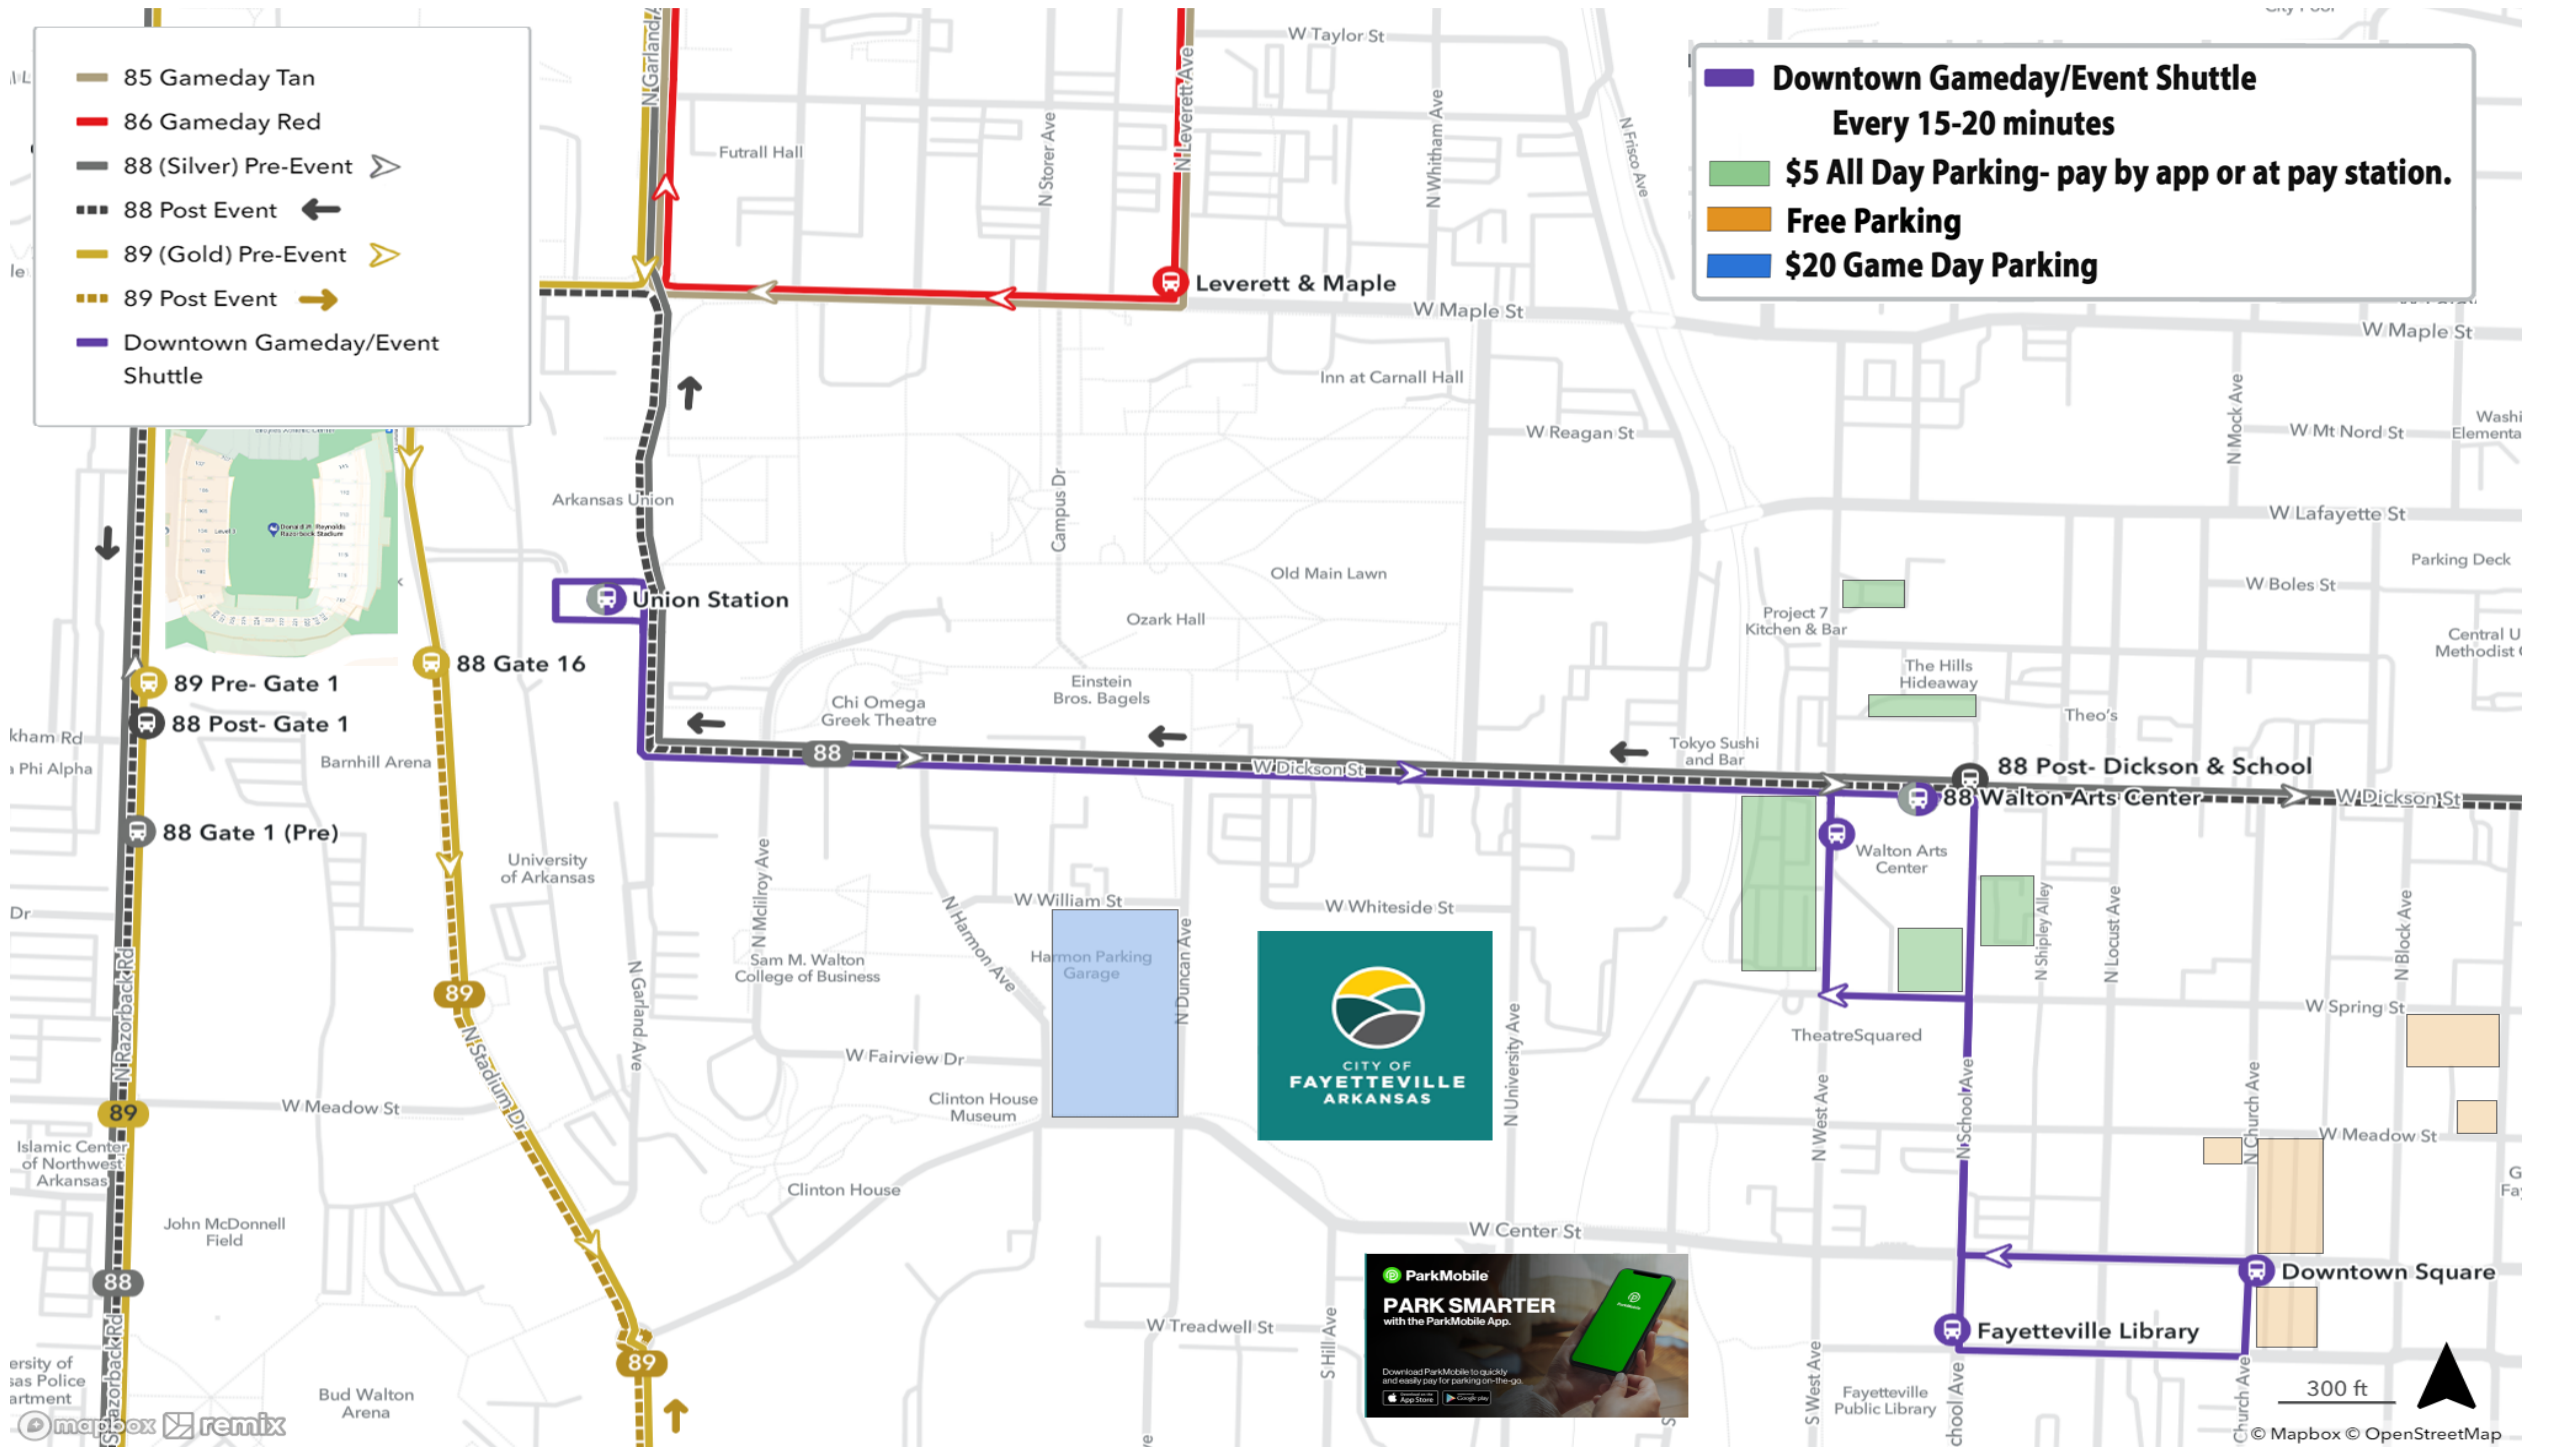

- 85 Gameday Tan
- 86 Gameday Red
- 88 (Silver) Pre-Event
- 88 Post Event
- 89 (Gold) Pre-Event
- 89 Post Event
- Downtown Gameday/Event Shuttle

- Downtown Gameday/Event Shuttle**
Every 15-20 minutes
- \$5 All Day Parking- pay by app or at pay station.**
- Free Parking**
- \$20 Game Day Parking**

University of Arkansas Police Department
mapbox remix

© Mapbox © OpenStreetMap

Updated: 09/08/22

FAYETTEVILLE'S HISTORIC DOWNTOWN SQUARE

PARKING INFORMATION

Parking in the Downtown Square District is enforced 8 a.m. - 6 p.m. Monday through Friday. Parking deck enforcement times vary.

www.fayetteville-ar.gov/parking

3 MINUTE WALK TO SQUARE

SURFACE PARKING LOTS OPEN TO THE PUBLIC ON WEEKENDS

211 W Mountain St Parking Lot
(100 spaces)
Free parking limited to specific times:
Weekends - 4:30 p.m. Fri. - 5 p.m. Sun.

PUBLIC PARKING ON THE SQUARE (77 spaces)

Free parking: Intended for customers
No more than 2 hours in a 4-hour period

Entertainment District Parking

PARKING LOT

- PAY BY SPACE PUBLIC
- PRIVATE - PAY PARKING, TOWING/BOOTING ENFORCED