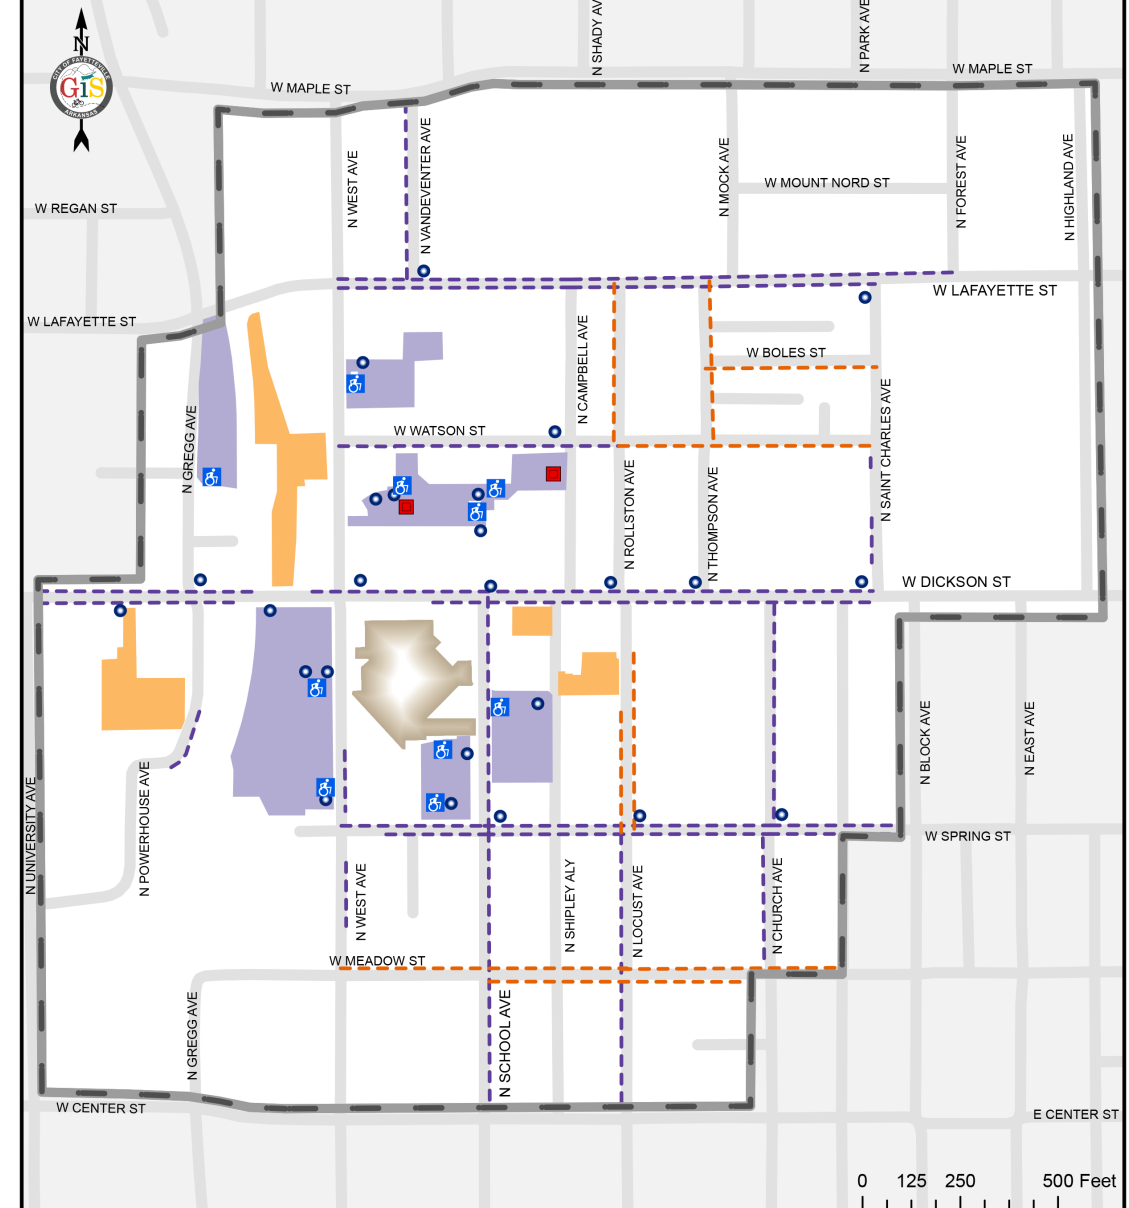

PARKING DECKS

GATED PUBLIC PARKING ACCESS (340 spaces)

Town Center Parking Deck (220)
Access card = \$150/quarter
Coupon code = \$1.33/use for 100 uses
Per entry = \$4/per entry
GATED PARKING DECK, COVERED

Meadow St Parking Deck (264)
Access to 2nd floor = \$120/quarter
Per entry = \$4/per entry 1st floor, covered
Per entry = \$3/per entry 3rd floor
GATED PARKING DECK, PARTIALLY COVERED

PARKING ON THE SQUARE

PUBLIC PARKING ON THE SQUARE (77 spaces)

Free parking: Intended for customers
No more than 2 hours in a 4-hour period

Entertainment District Parking

PARKING LOT

- PAY BY SPACE PUBLIC
- PRIVATE - PAY PARKING, TOWING/BOOTING ENFORCED