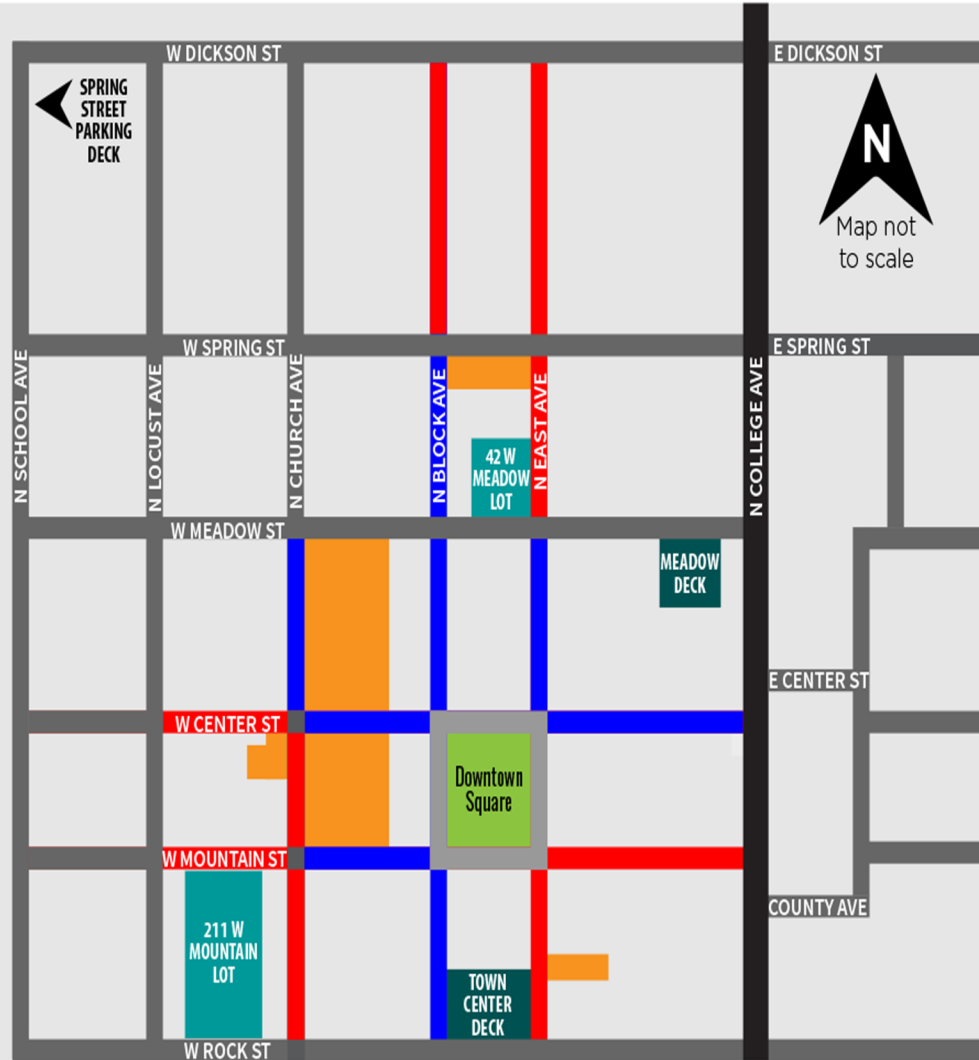

- 85 Gameday Tan
- 86 Gameday Red
- 88 (Silver) Pre-Event
- 88 Post Event
- 89 (Gold) Pre-Event
- 89 Post Event
- Downtown Gameday/Event Shuttle

- Downtown Gameday/Event Shuttle**
Every 15-20 minutes
- \$5 All Day Parking- pay by app or at pay station.**
- Free Parking**
- \$20 Game Day Parking**

University of Arkansas Police Department
mapbox remix

© Mapbox © OpenStreetMap

Updated: 09/08/22

FAYETTEVILLE'S HISTORIC DOWNTOWN SQUARE

PARKING INFORMATION

Parking in the Downtown Square District is enforced 8 a.m. - 6 p.m. Monday through Friday. Parking deck enforcement times vary.

www.fayetteville-ar.gov/parking

3 MINUTE WALK TO SQUARE

SURFACE PARKING LOTS OPEN TO THE PUBLIC ON WEEKENDS

211 W Mountain St Parking Lot
(100 spaces)
Free parking limited to specific times:
Weekends - 4:30 p.m. Fri. - 5 p.m. Sun.

PARKING DECKS

GATED PUBLIC PARKING ACCESS (340 spaces)

Town Center Parking Deck (220)
Access card = \$150/quarter
Coupon code = \$1.33/use for 100 uses
Per entry = \$4/per entry
GATED PARKING DECK, COVERED