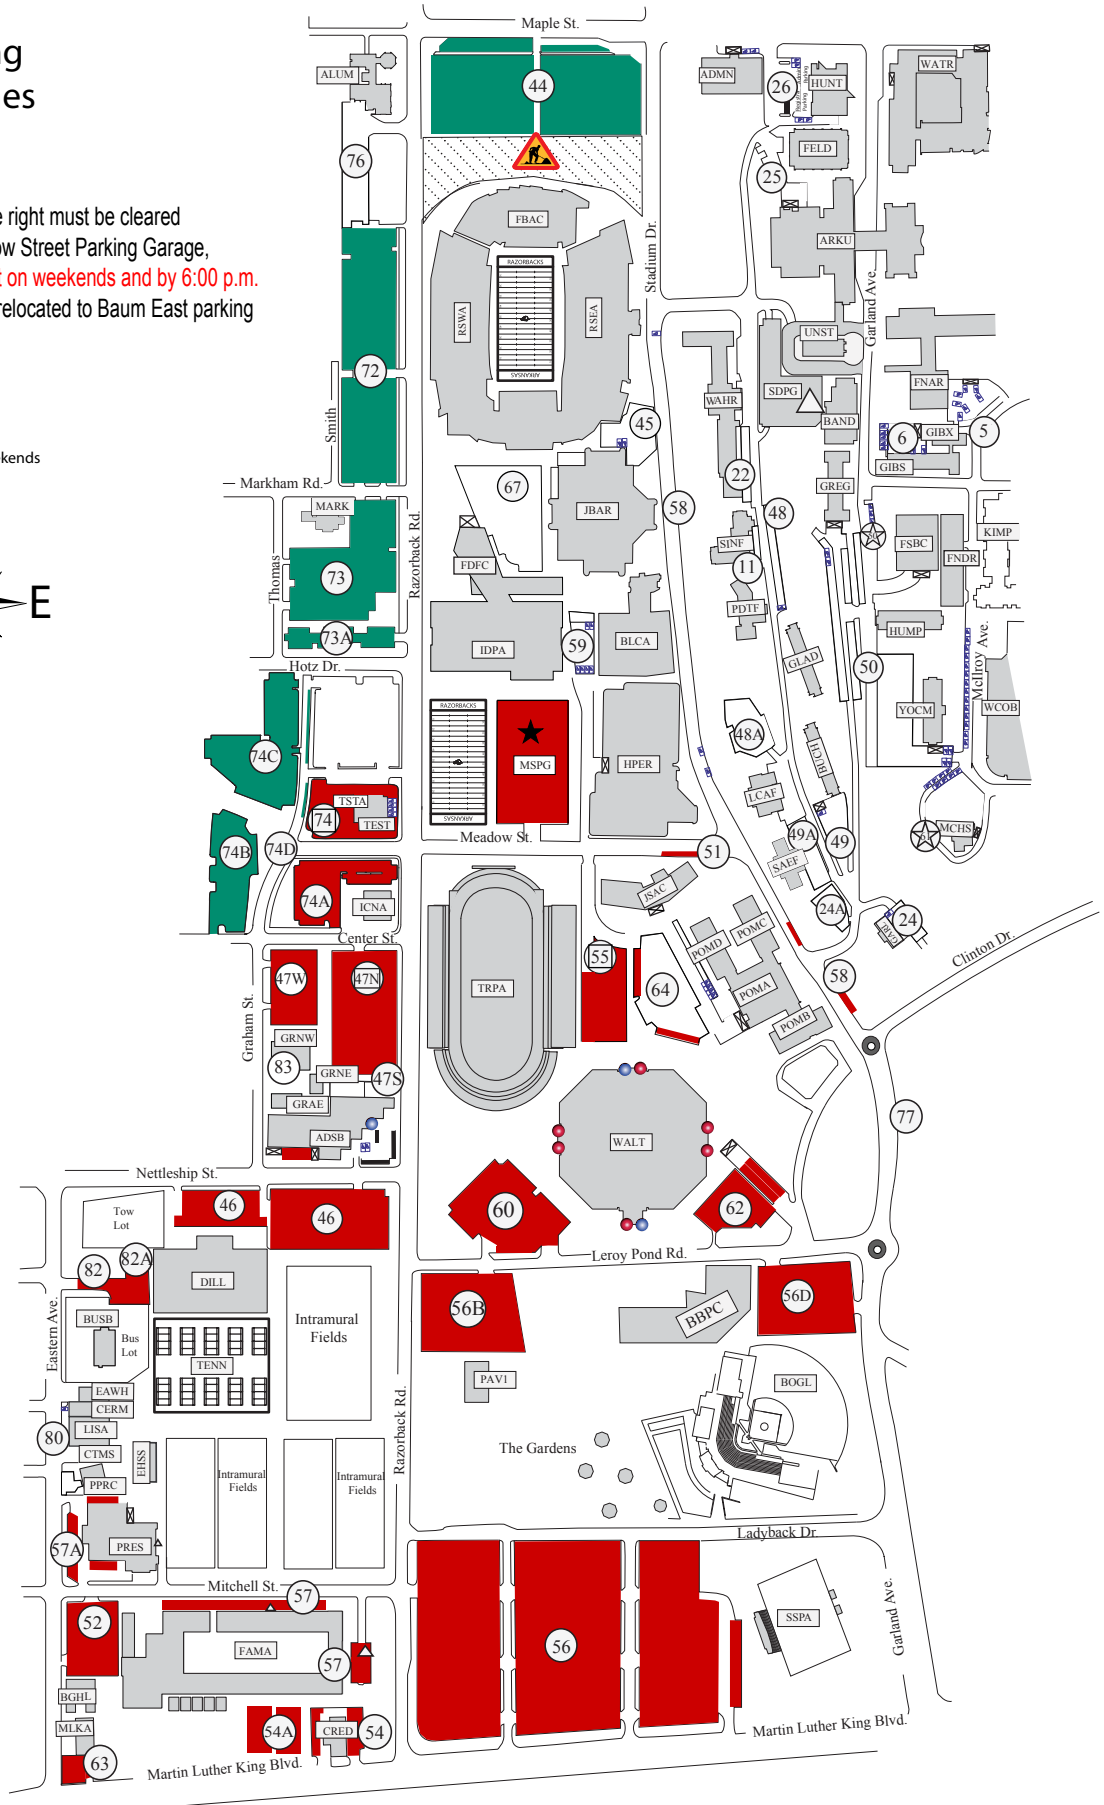

Public and Priority Parking for Men's Basketball Games

Map is not drawn to scale
Updated November 13, 2017

The parking lots shown in red on the map to the right must be cleared **2 hours prior to the event**, except for the Meadow Street Parking Garage, which must be cleared **2 hours before the event on weekends and by 6:00 p.m. on weekdays**. Vehicles left in these lots will be relocated to Baum East parking lot at Baum Stadium.

- Priority Parking
Towed 2 hours prior to event
- Public Parking
After 5:00 p.m. on weekdays and all day on weekends
- ★ Priority Parking
Towed after 6:00 p.m. on day of event on weekdays and 2 hours prior to the event on weekends
- 12 Lot Number
- Building Code
- Accessible Entrances
- Power Assisted Doors

↓
To Baum Stadium,
Randal Tyson Track Center,
and ENGR South