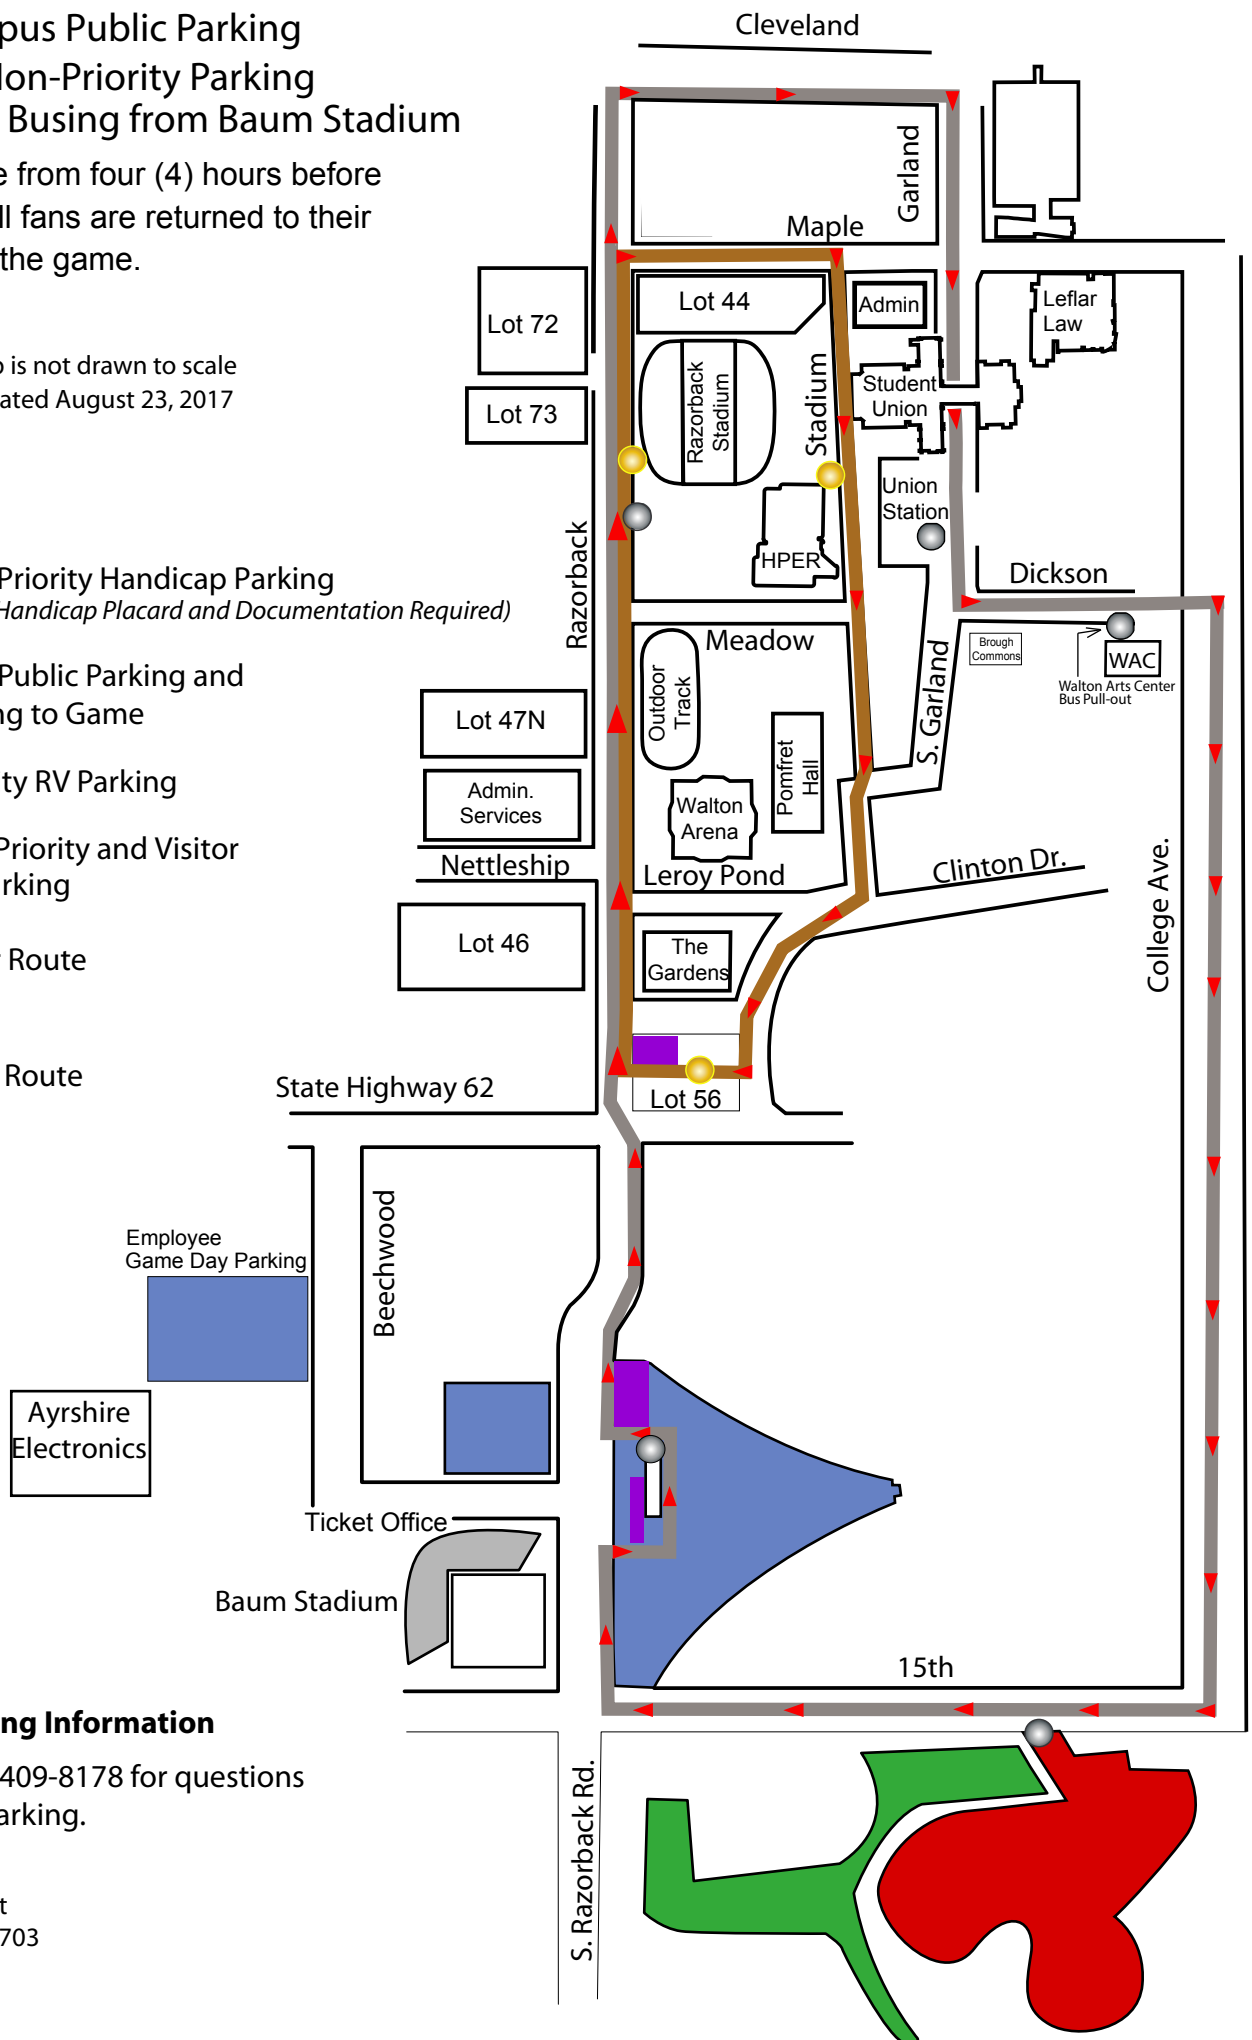

Free Off Campus Public Parking Priority and Non-Priority Parking and Ballgame Busing from Baum Stadium

Buses operate from four (4) hours before kick-off until all fans are returned to their vehicles after the game.

Map is not drawn to scale
Updated August 23, 2017

-  Non-Priority Handicap Parking
(State Handicap Placard and Documentation Required)
-  Free Public Parking and Busing to Game
-  Priority RV Parking
-  Non-Priority and Visitor RV Parking
-  Silver Route Stop
-  Stop
-  Gold Route Stop
-  Stop

RV Parking Information

Please call 479-409-8178 for questions regarding RV parking.

Road Hog RV Park
1159 W 15th Street
Fayetteville, AR 72703

Post-Game Routes Gold & Silver

-  Silver Route
-  Stop
-  Gold Route
-  Stop