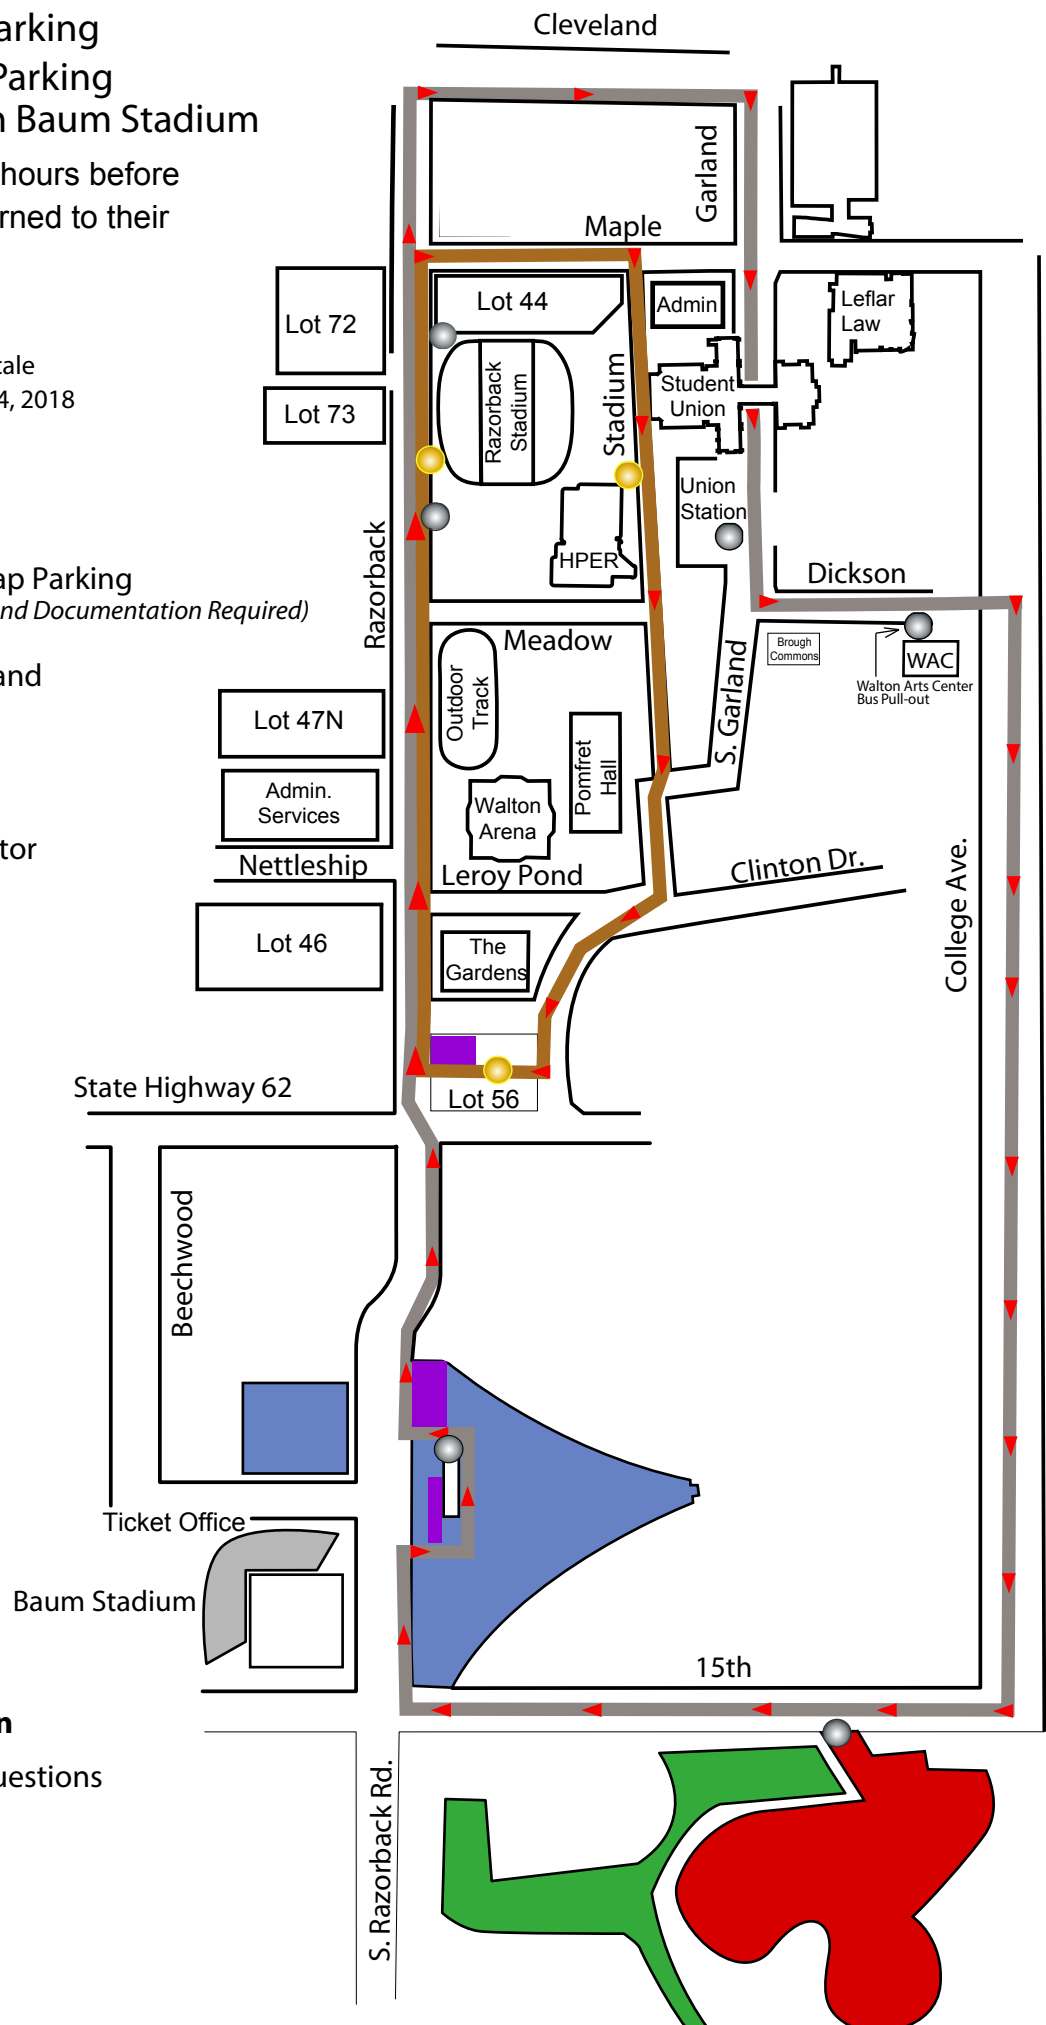

Free Off Campus Public Parking Priority and Non-Priority Parking and Ballgame Busing from Baum Stadium

Buses operate from four (4) hours before kick-off until all fans are returned to their vehicles after the game.

Map is not drawn to scale
Updated September 14, 2018

-  Non-Priority Handicap Parking
(State Handicap Placard and Documentation Required)
-  Free Public Parking and Busing to Game
-  Priority RV Parking
-  Non-Priority and Visitor RV Parking
-  Silver Route Stop
-  Stop
-  Gold Route Stop
-  Stop

RV Parking Information

Please call 479-409-8178 for questions regarding RV parking.

Road Hog RV Park
1159 W 15th Street
Fayetteville, AR 72703

Post-Game Routes Gold & Silver

-  Silver Route
-  Stop
-  Gold Route
-  Stop