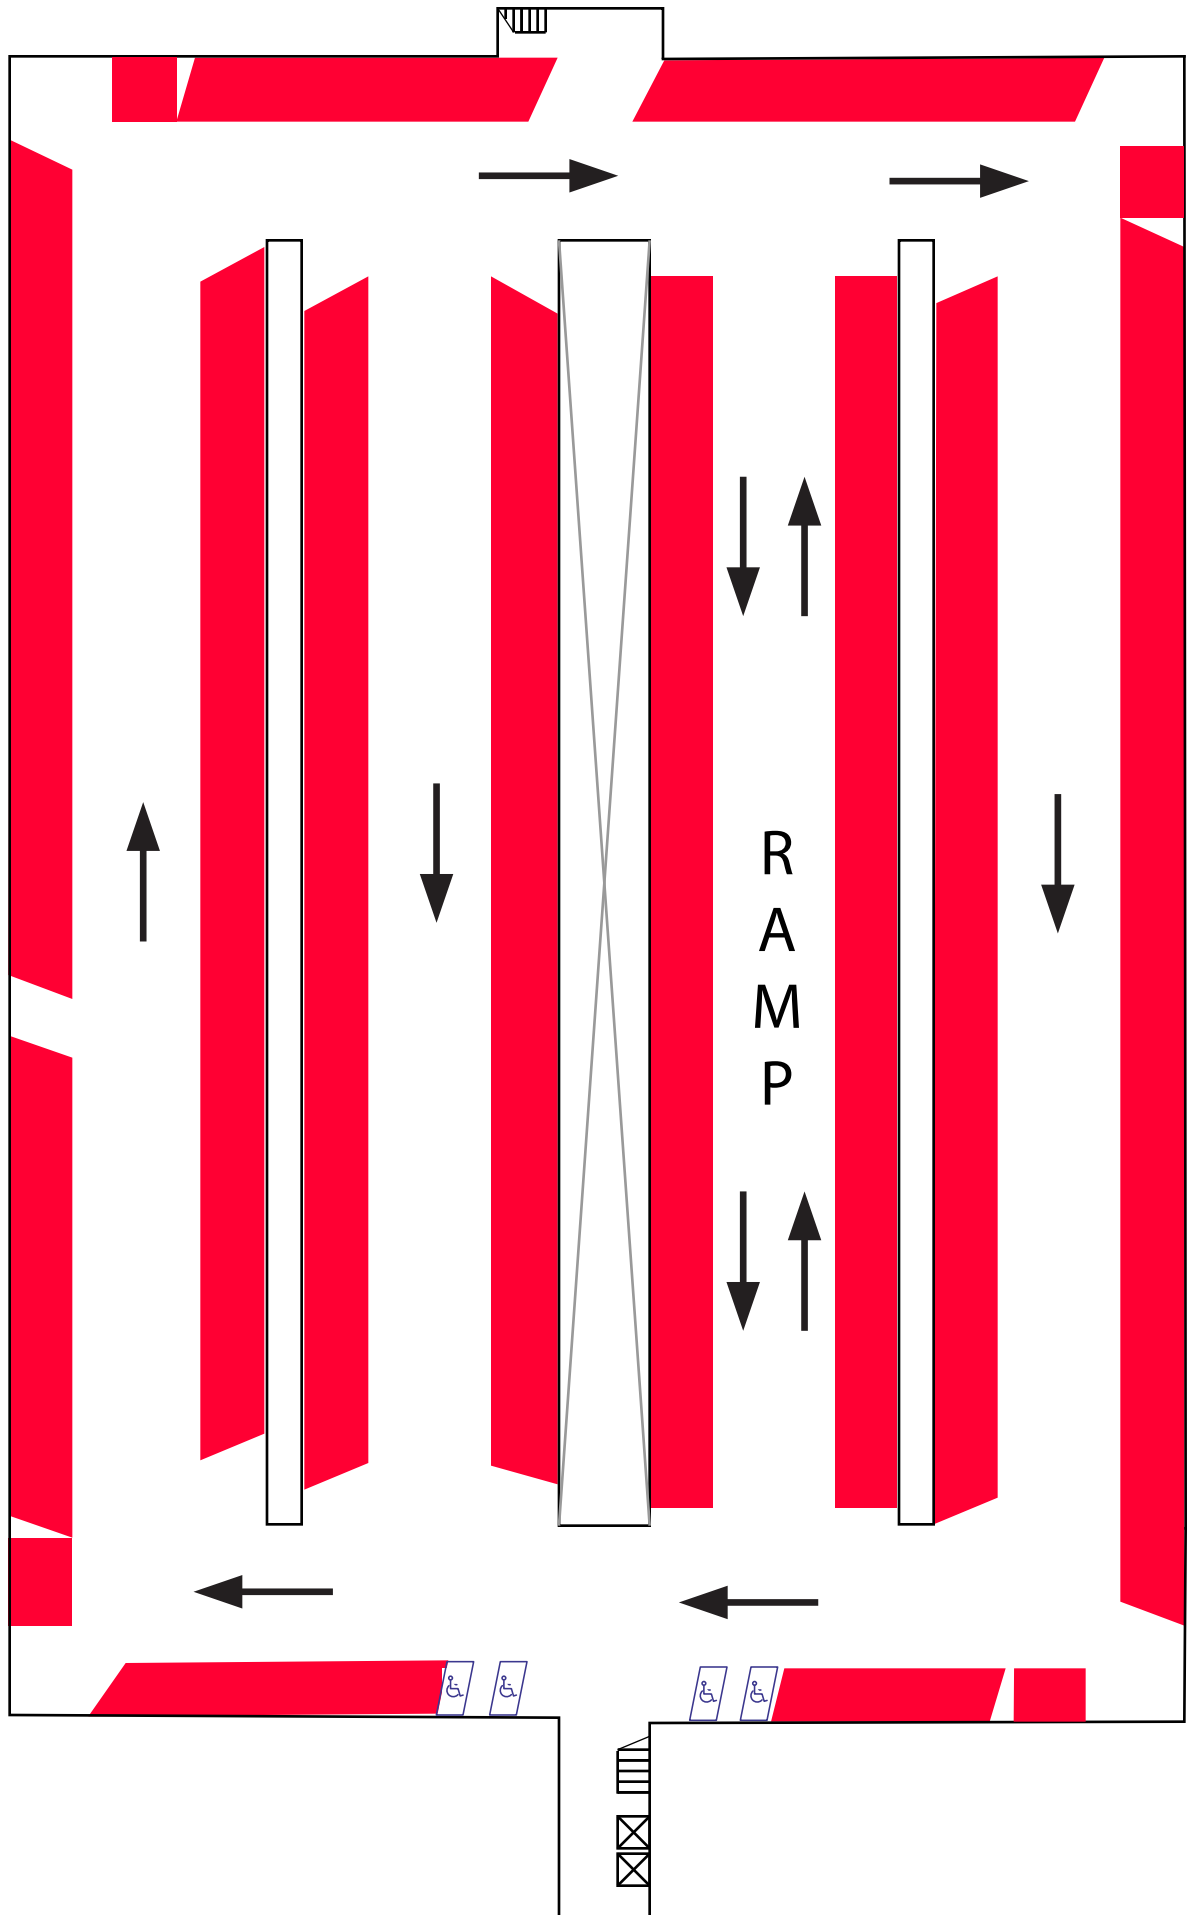

GARLAND GARAGE LEVEL 5

Legend

- Reserved G
- Student Garland
- Metered Parking
- 30-Minute Free Retail
- Other Reserved
- ADA Parking
- Electric Vehicle Charging Station