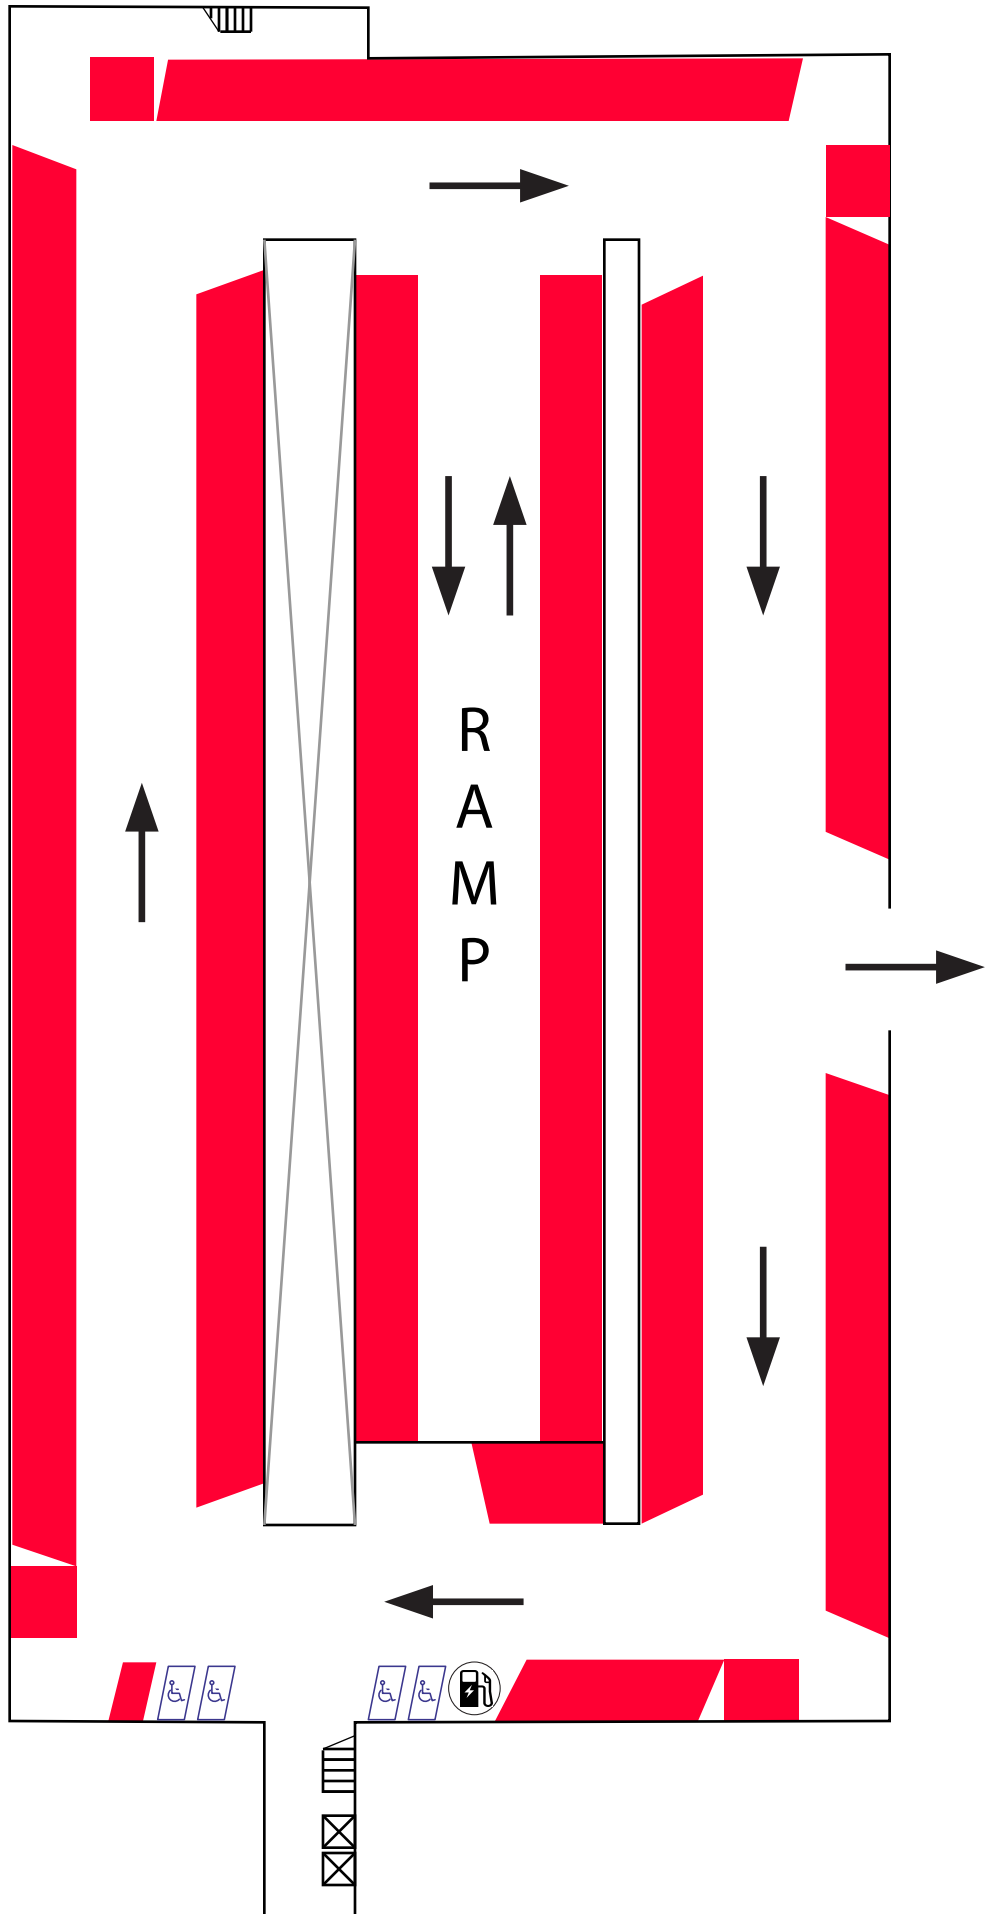

GARLAND GARAGE LEVEL 1

Legend

-  Reserved G
-  Student Garland
-  Metered Parking
-  30-Minute Free Retail
-  Other Reserved
-  ADA Parking
-  Electric Vehicle Charging Station

GARLAND GARAGE LEVEL 2

Legend

-  Reserved G
-  Student Garland
-  Metered Parking
-  30-Minute Free Retail
-  Other Reserved
-  ADA Parking
-  Electric Vehicle Charging Station

GARLAND GARAGE LEVEL 3

Legend

-  Reserved G
-  Student Garland
-  Metered Parking
-  30-Minute Free Retail
-  Other Reserved
-  ADA Parking
-  Electric Vehicle Charging Station