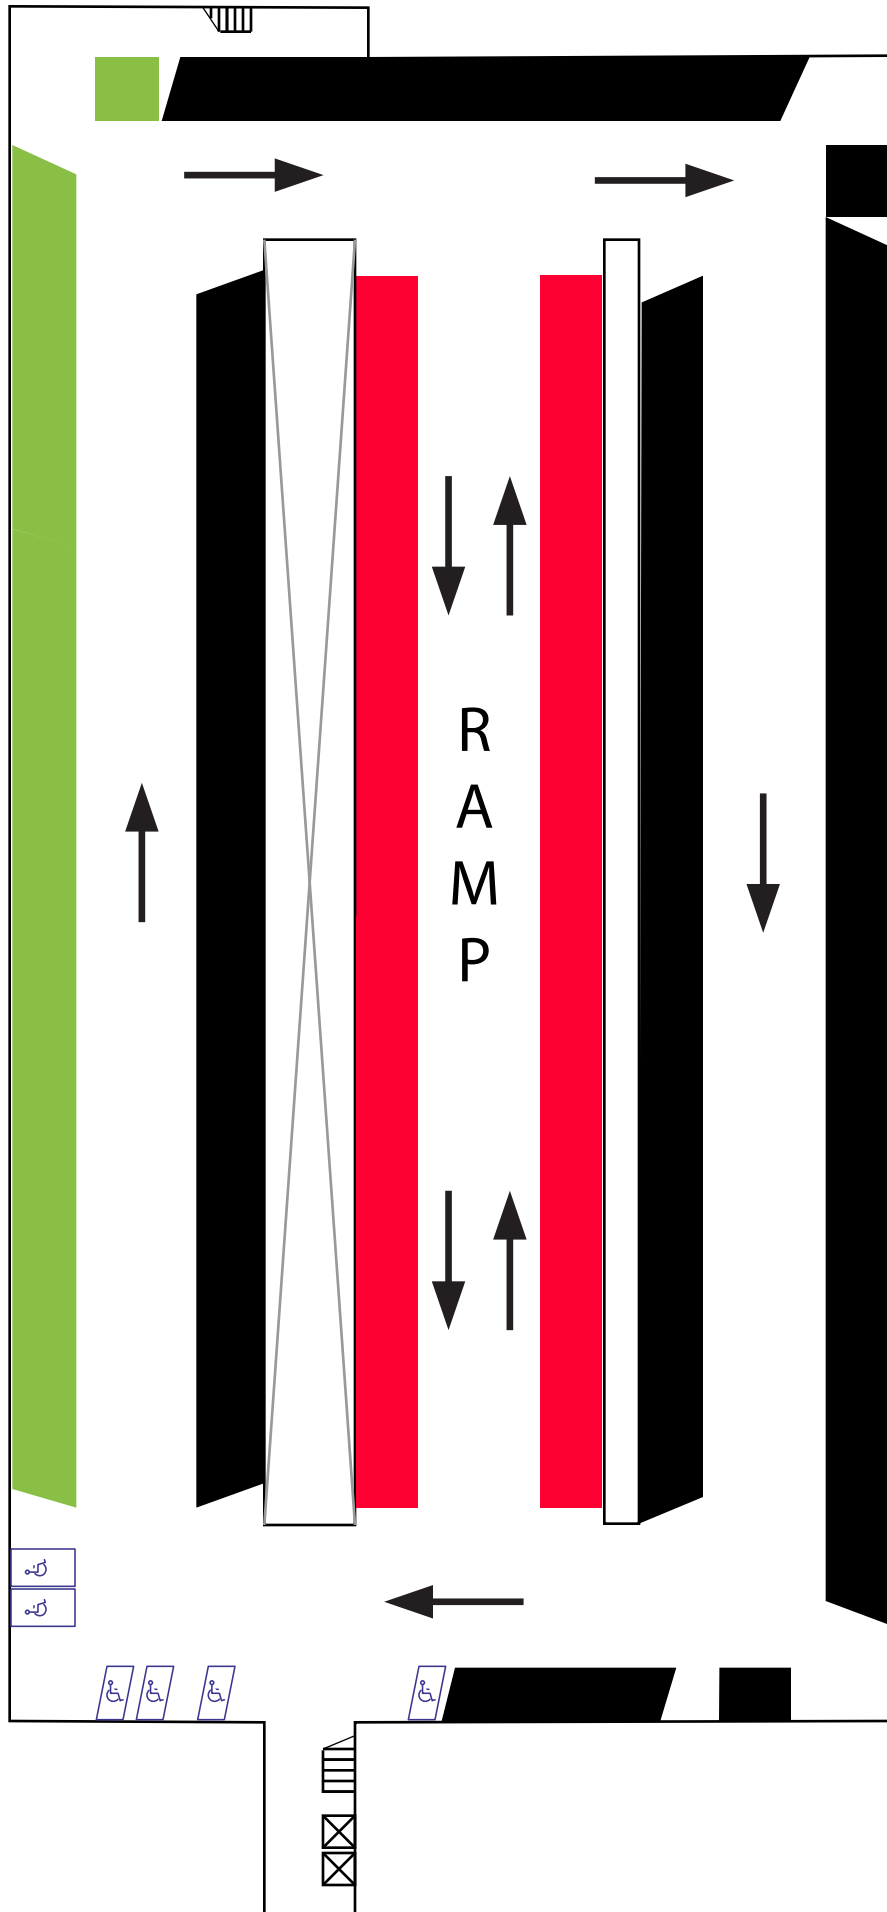

GARLAND GARAGE LEVEL 1

Legend

-  Reserved G
-  Student Garland
-  Metered Parking
-  30-Minute Free Retail
-  Other Reserved
-  ADA Parking
-  Electric Vehicle Charging Station

GARLAND GARAGE LEVEL 2

Legend

-  Reserved G
-  Student Garland
-  Metered Parking
-  30-Minute Free Retail
-  Other Reserved
-  ADA Parking
-  Electric Vehicle Charging Station

GARLAND GARAGE LEVEL 3

Legend

-  Reserved G
-  Student Garland
-  Metered Parking
-  30-Minute Free Retail
-  Other Reserved
-  ADA Parking
-  Electric Vehicle Charging Station