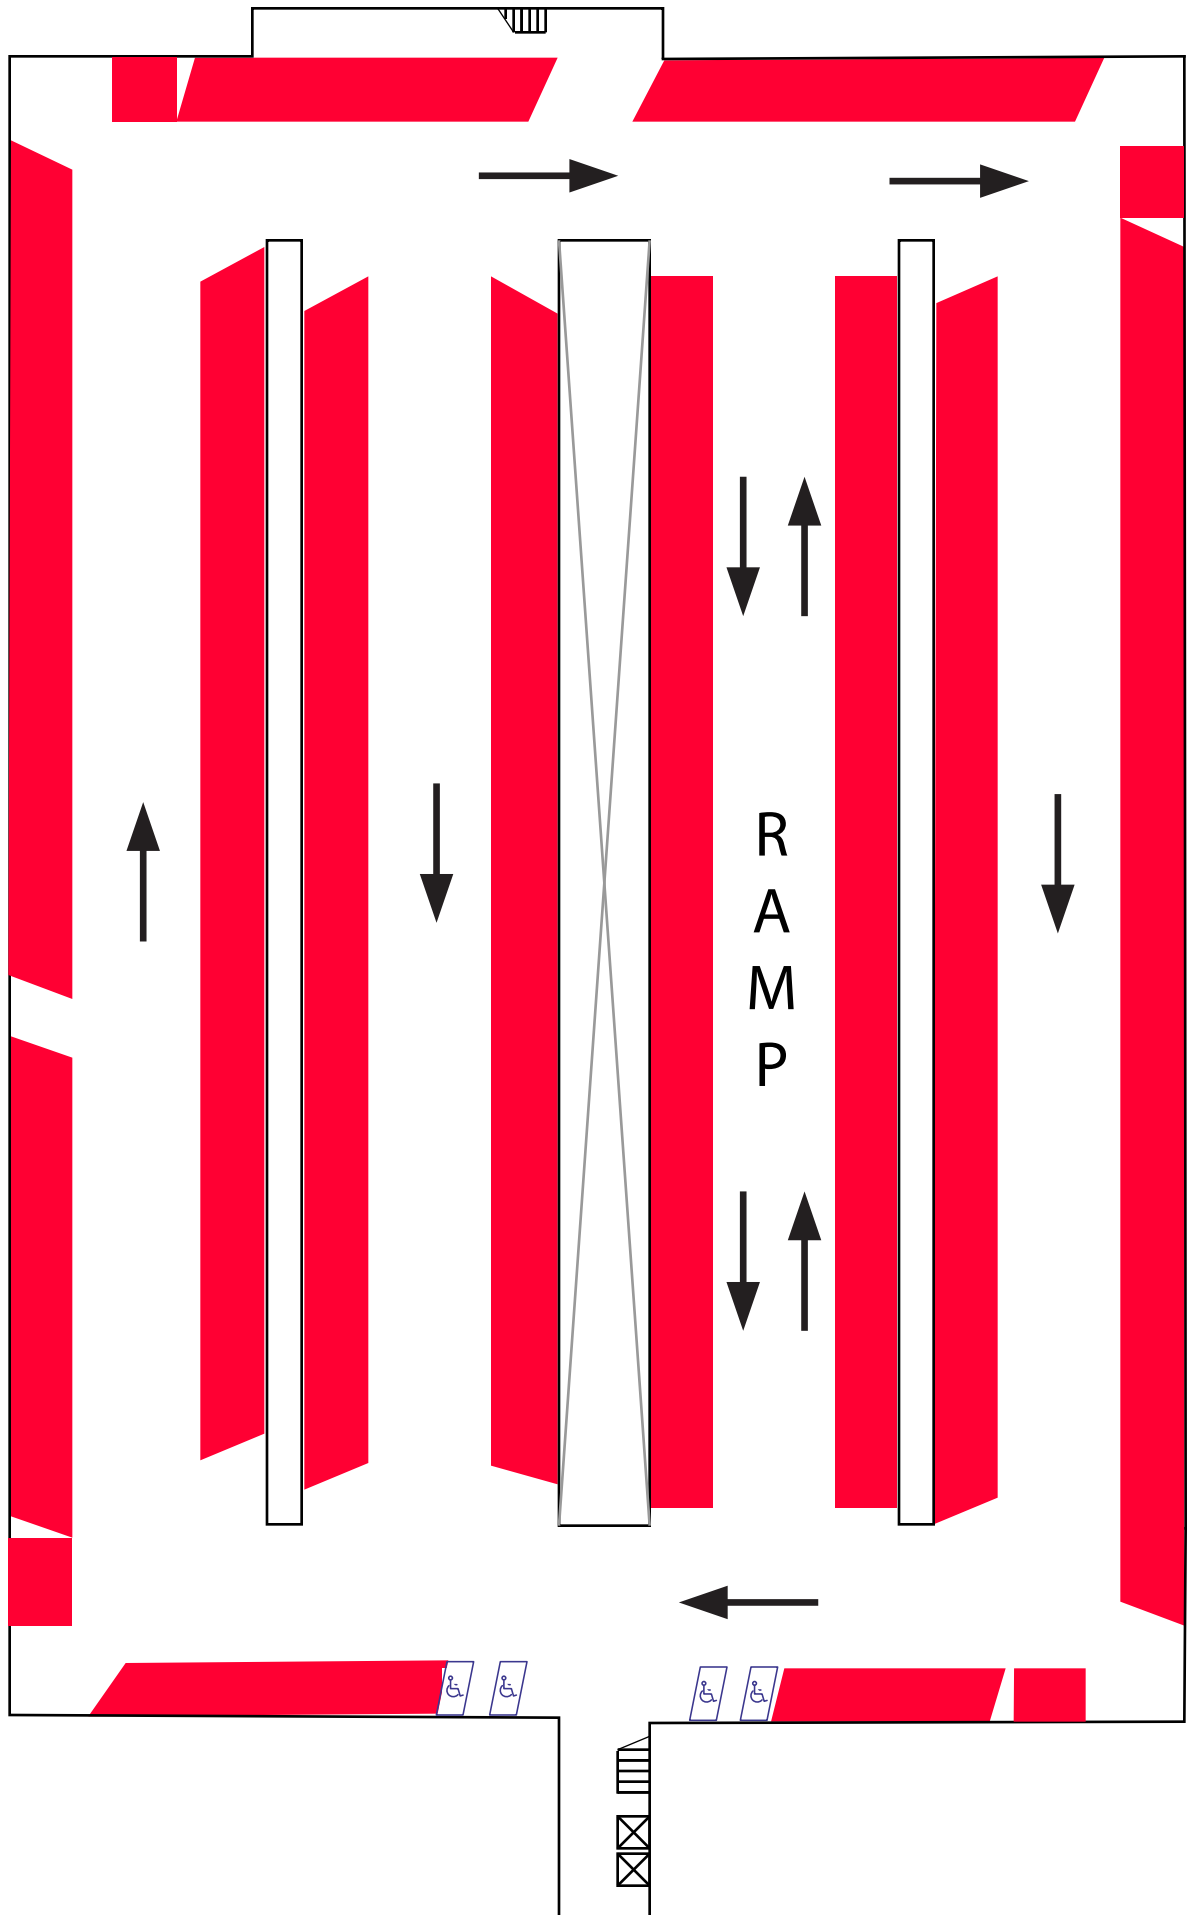

GARLAND GARAGE LEVEL 4

Legend

- Reserved G
- Student Garland
- Metered Parking
- 30-Minute Free Retail
- Other Reserved
- ADA Parking
- Electric Vehicle Charging Station