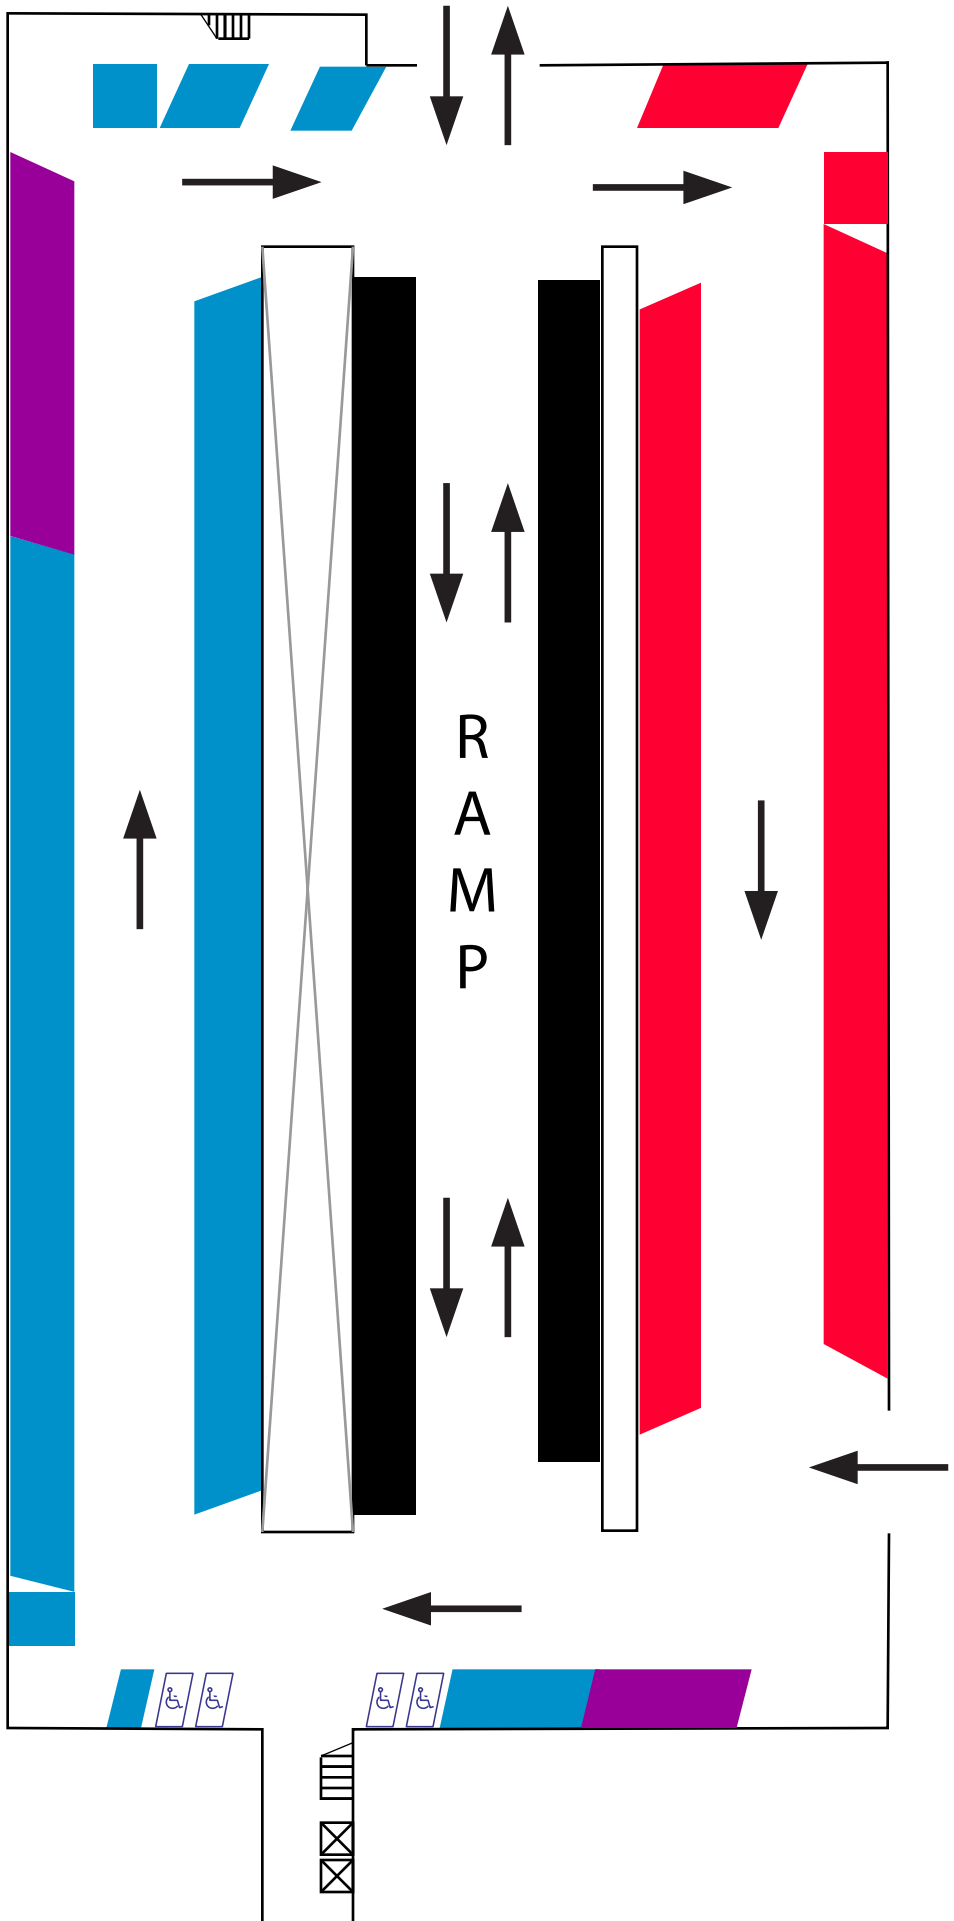

GARLAND GARAGE LEVEL 1

Legend

-  Reserved G
-  Student Garland
-  Metered Parking
-  30-Minute Free Retail
-  Other Reserved
-  ADA Parking
-  Electric Vehicle Charging Station

GARLAND GARAGE LEVEL 2

Legend

-  Reserved G
-  Student Garland
-  Metered Parking
-  30-Minute Free Retail
-  Other Reserved
-  ADA Parking
-  Electric Vehicle Charging Station

GARLAND GARAGE LEVEL 3

Legend

-  Reserved G
-  Student Garland
-  Metered Parking
-  30-Minute Free Retail
-  Other Reserved
-  ADA Parking
-  Electric Vehicle Charging Station

GARLAND GARAGE LEVEL 4

Legend

-  Reserved G
-  Student Garland
-  Metered Parking
-  30-Minute Free Retail
-  Other Reserved
-  ADA Parking
-  Electric Vehicle Charging Station

GARLAND GARAGE LEVEL 5

Legend