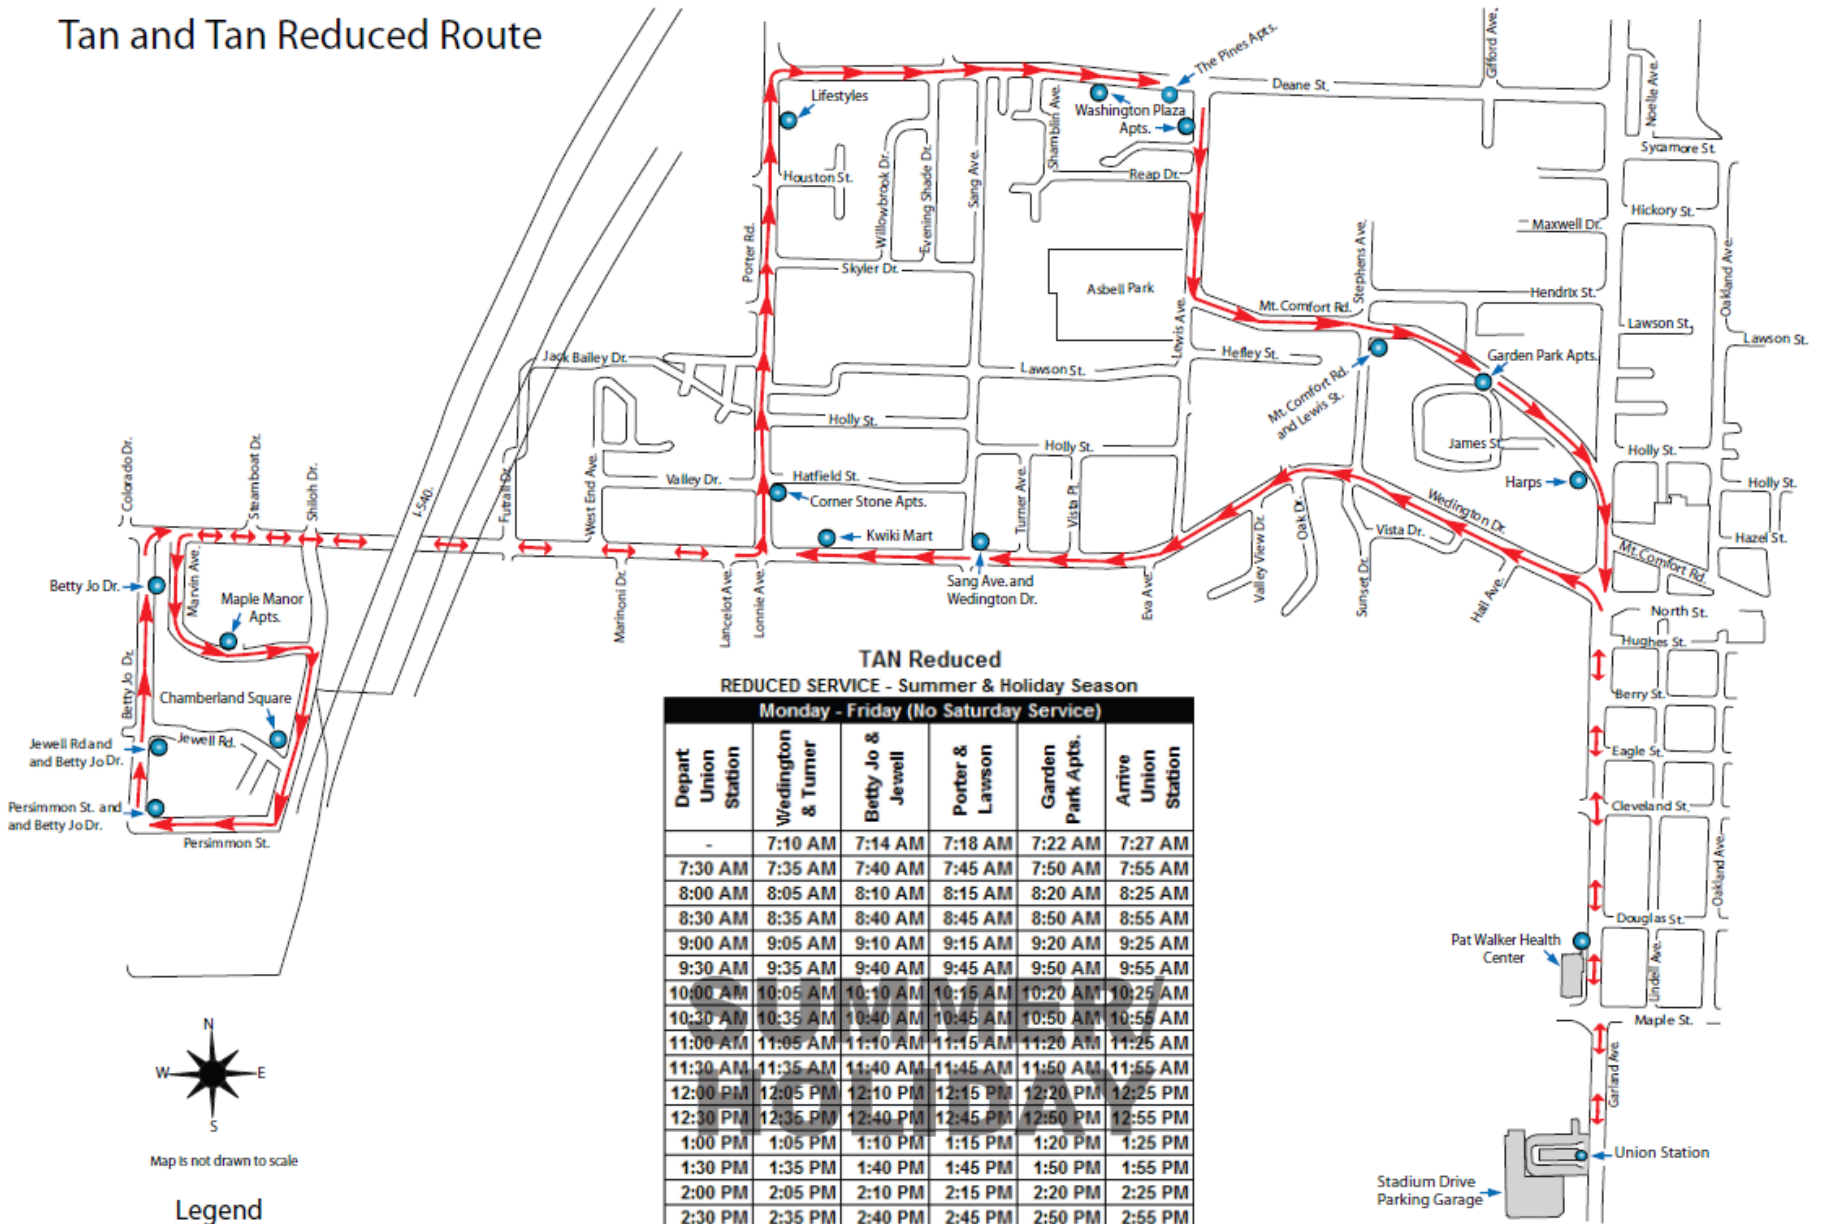

# Tan and Tan Reduced Route

## TAN Reduced

REDUCED SERVICE - Summer & Holiday Season

Monday - Friday (No Saturday Service)

Depart Union Station	Weddington & Turner	Betty Jo & Jewell	Porter & Lawson	Garden Park Apts.	Arrive Union Station
-	7:10 AM	7:14 AM	7:18 AM	7:22 AM	7:27 AM
7:30 AM	7:35 AM	7:40 AM	7:45 AM	7:50 AM	7:55 AM
8:00 AM	8:05 AM	8:10 AM	8:15 AM	8:20 AM	8:25 AM
8:30 AM	8:35 AM	8:40 AM	8:45 AM	8:50 AM	8:55 AM
9:00 AM	9:05 AM	9:10 AM	9:15 AM	9:20 AM	9:25 AM
9:30 AM	9:35 AM	9:40 AM	9:45 AM	9:50 AM	9:55 AM
10:00 AM	10:05 AM	10:10 AM	10:15 AM	10:20 AM	10:25 AM
10:30 AM	10:35 AM	10:40 AM	10:45 AM	10:50 AM	10:55 AM
11:00 AM	11:05 AM	11:10 AM	11:15 AM	11:20 AM	11:25 AM
11:30 AM	11:35 AM	11:40 AM	11:45 AM	11:50 AM	11:55 AM
12:00 PM	12:05 PM	12:10 PM	12:15 PM	12:20 PM	12:25 PM
12:30 PM	12:35 PM	12:40 PM	12:45 PM	12:50 PM	12:55 PM
1:00 PM	1:05 PM	1:10 PM	1:15 PM	1:20 PM	1:25 PM
1:30 PM	1:35 PM	1:40 PM	1:45 PM	1:50 PM	1:55 PM
2:00 PM	2:05 PM	2:10 PM	2:15 PM	2:20 PM	2:25 PM
2:30 PM	2:35 PM	2:40 PM	2:45 PM	2:50 PM	2:55 PM
3:00 PM	3:05 PM	3:10 PM	3:15 PM	3:20 PM	3:25 PM
3:30 PM	3:35 PM	3:40 PM	3:45 PM	3:50 PM	3:55 PM
4:00 PM	4:05 PM	4:10 PM	4:15 PM	4:20 PM	4:25 PM
4:30 PM	4:35 PM	4:40 PM	4:45 PM	4:50 PM	4:55 PM
5:00 PM	5:05 PM	5:10 PM	5:15 PM	5:20 PM	5:25 PM
5:30 PM	5:35 PM	5:40 PM	5:45 PM	5:50 PM	5:55 PM

Map is not drawn to scale

## Razorback Transit Tan & Tan Reduced

Razorback Transit provides ADA accessible, fare free fixed route and paratransit service to the University of Arkansas and the General Public in the City of Fayetteville. Full service operates Mon—Fri from 7AM until 6PM during the U of A academic year. Reduced service is available during other dates and times. There is no service on Sundays, University holidays or other days that the university is closed. There is no summer Saturday service. Due to icing conditions, service may be interrupted or canceled.