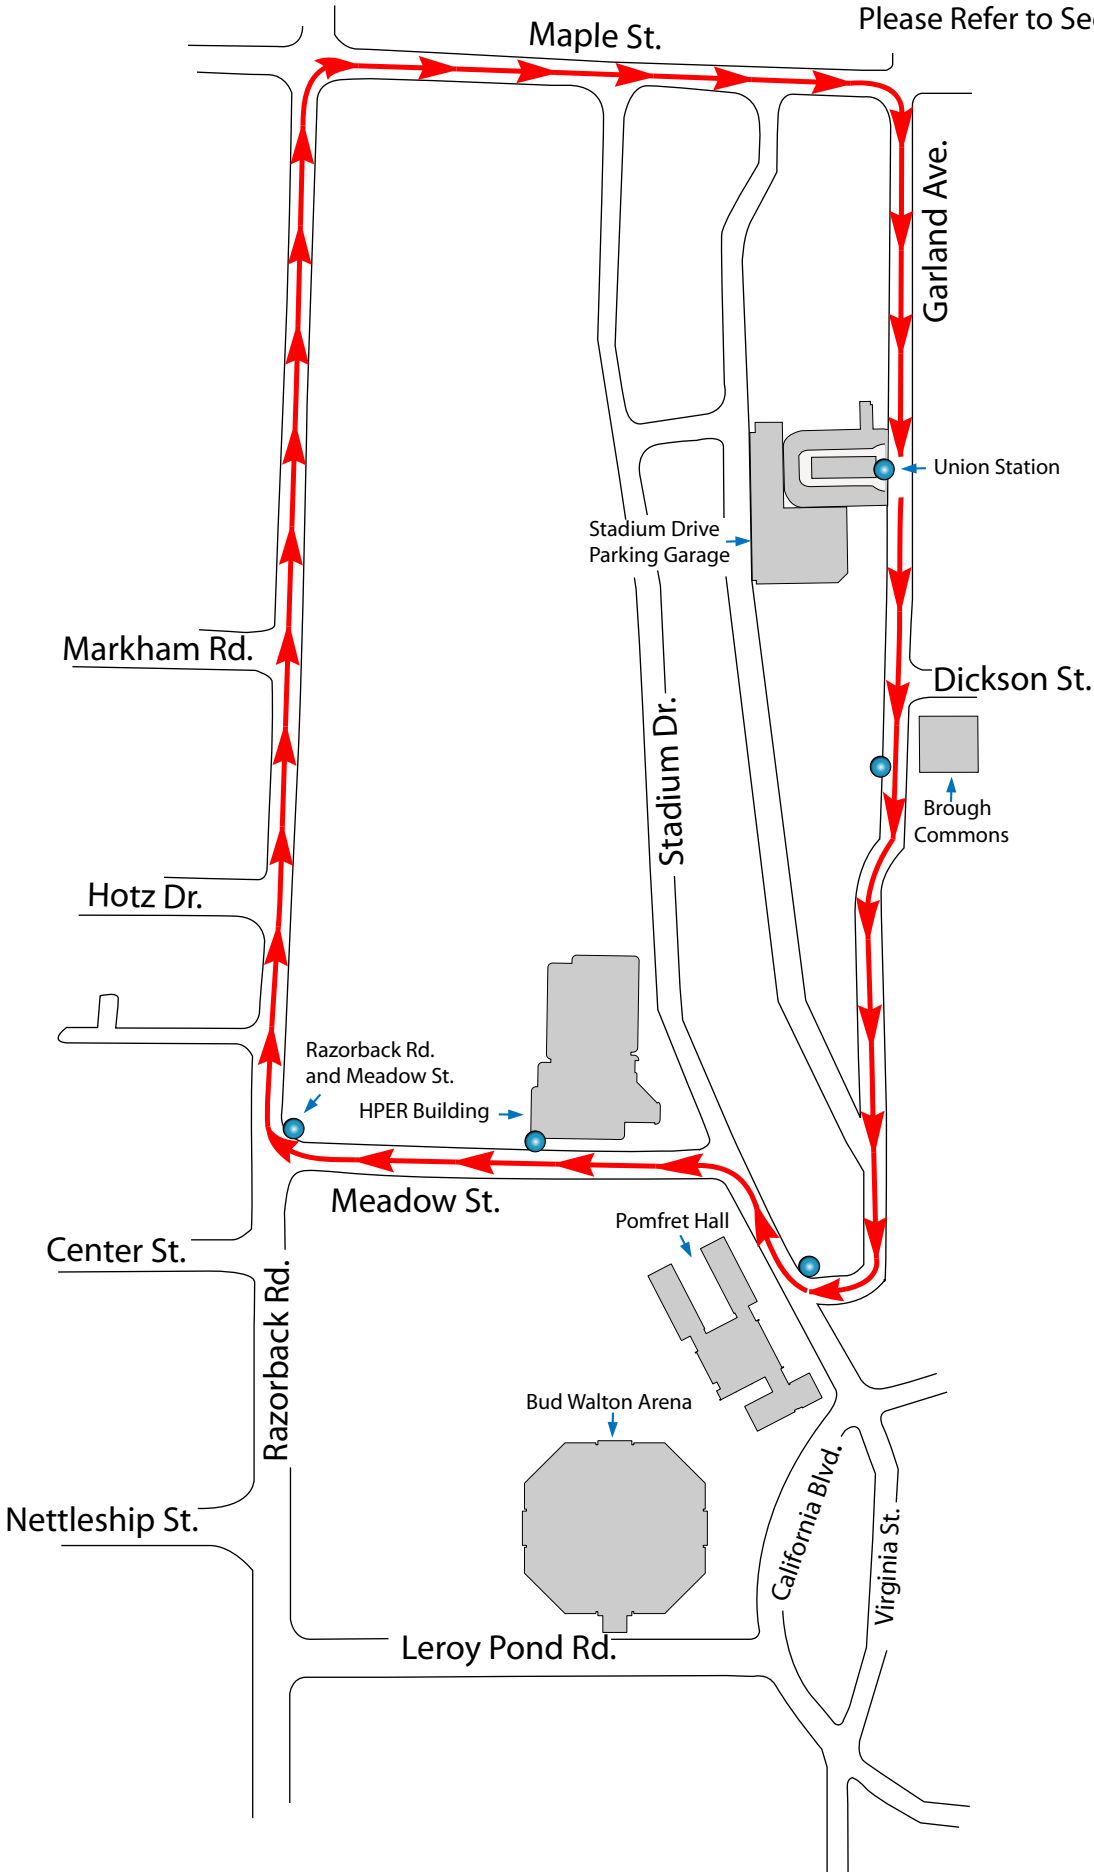

# Pomfret Express

7:00 a.m. - 6:00 p.m.

Monday - Friday

mid-August through mid-May

Please Refer to Second Page for Bus Schedule

Map is not drawn to scale

## Legend

- Bus Stop
- Route
- Location

Updated July 23, 2008

**Pomfret Express Bus Route Schedule**  
**FULL SERVICE 2009-2010 UA Fall & Spring Semesters \***

**Monday - Friday**  
**No Saturday Service**

**EXPRESS Route, runs continuously from 7AM - 6PM**