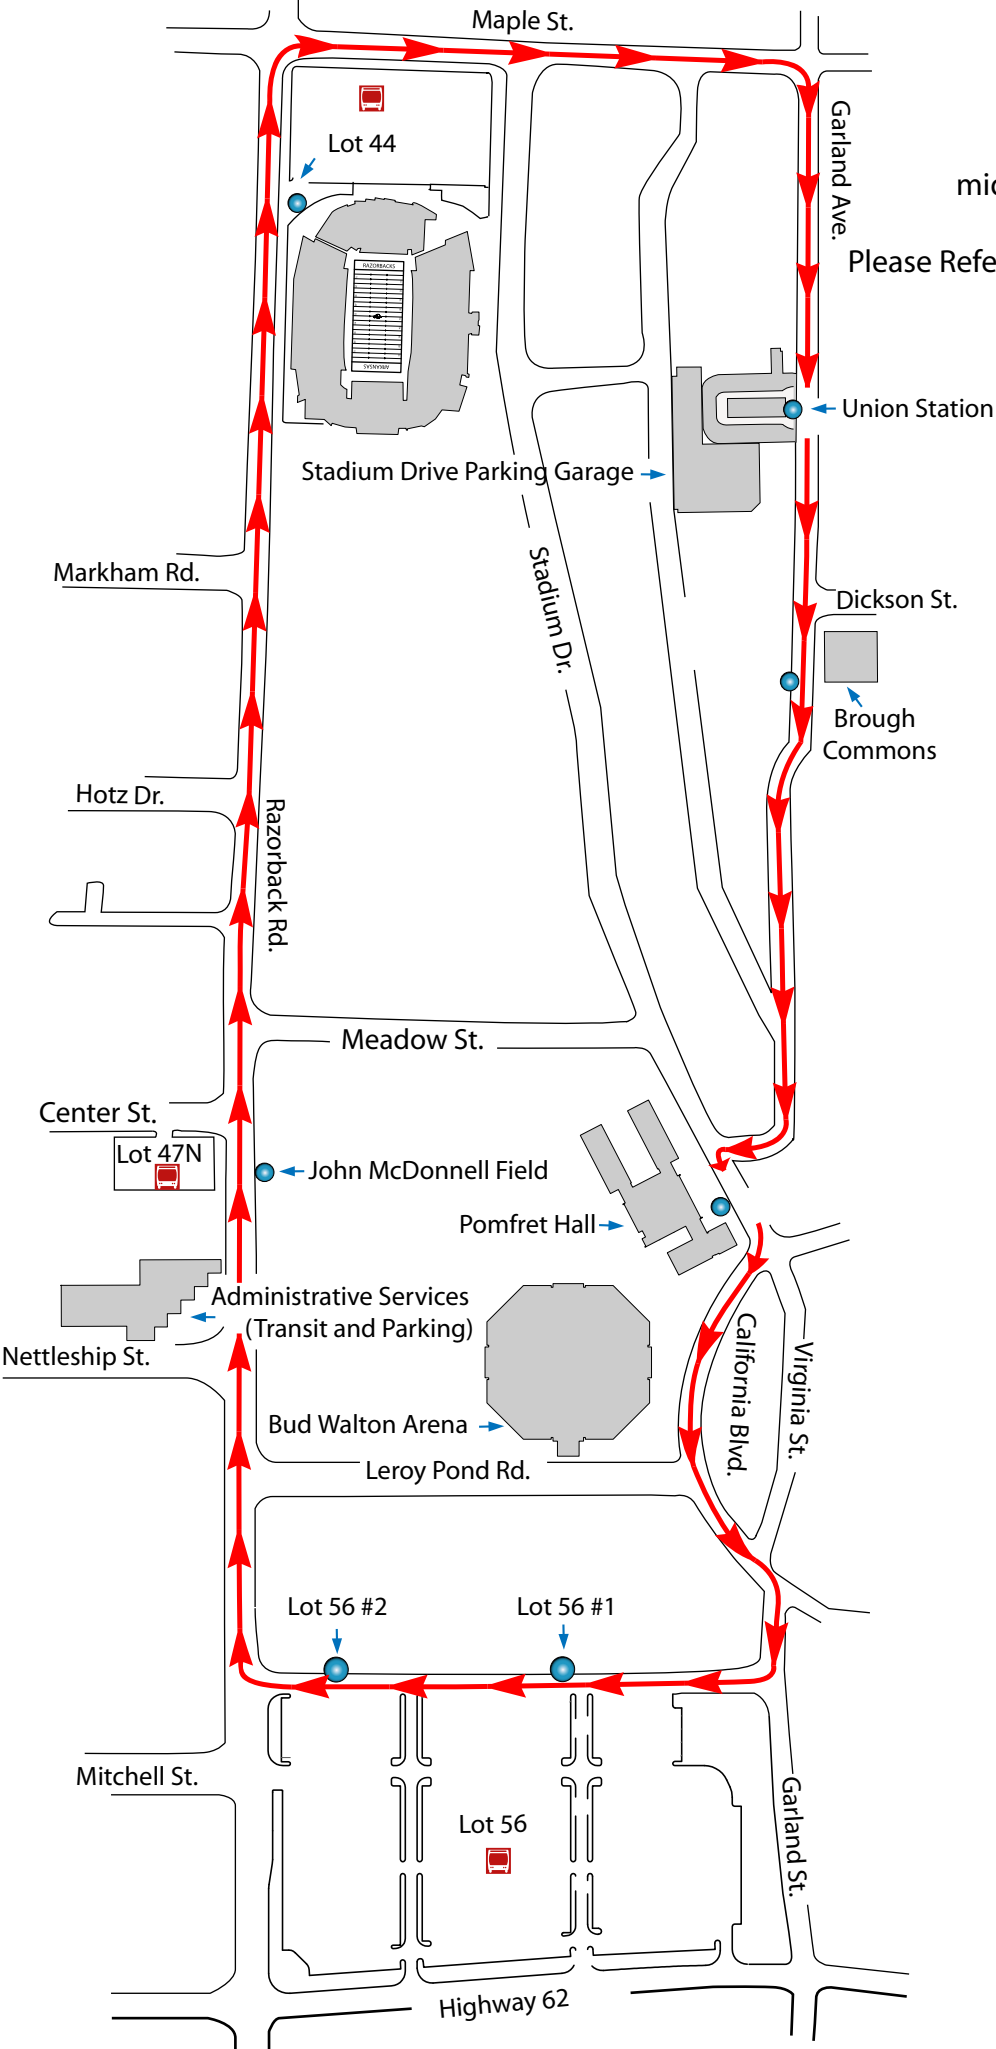

Green Route

7:00 a.m. - 6:00 p.m.
Monday - Friday
mid-August through mid-May

Please Refer to the Second for Bus Schedule

Legend

- Bus Stop
- Route
- Location
- Park and Ride

Updated June 26, 2008