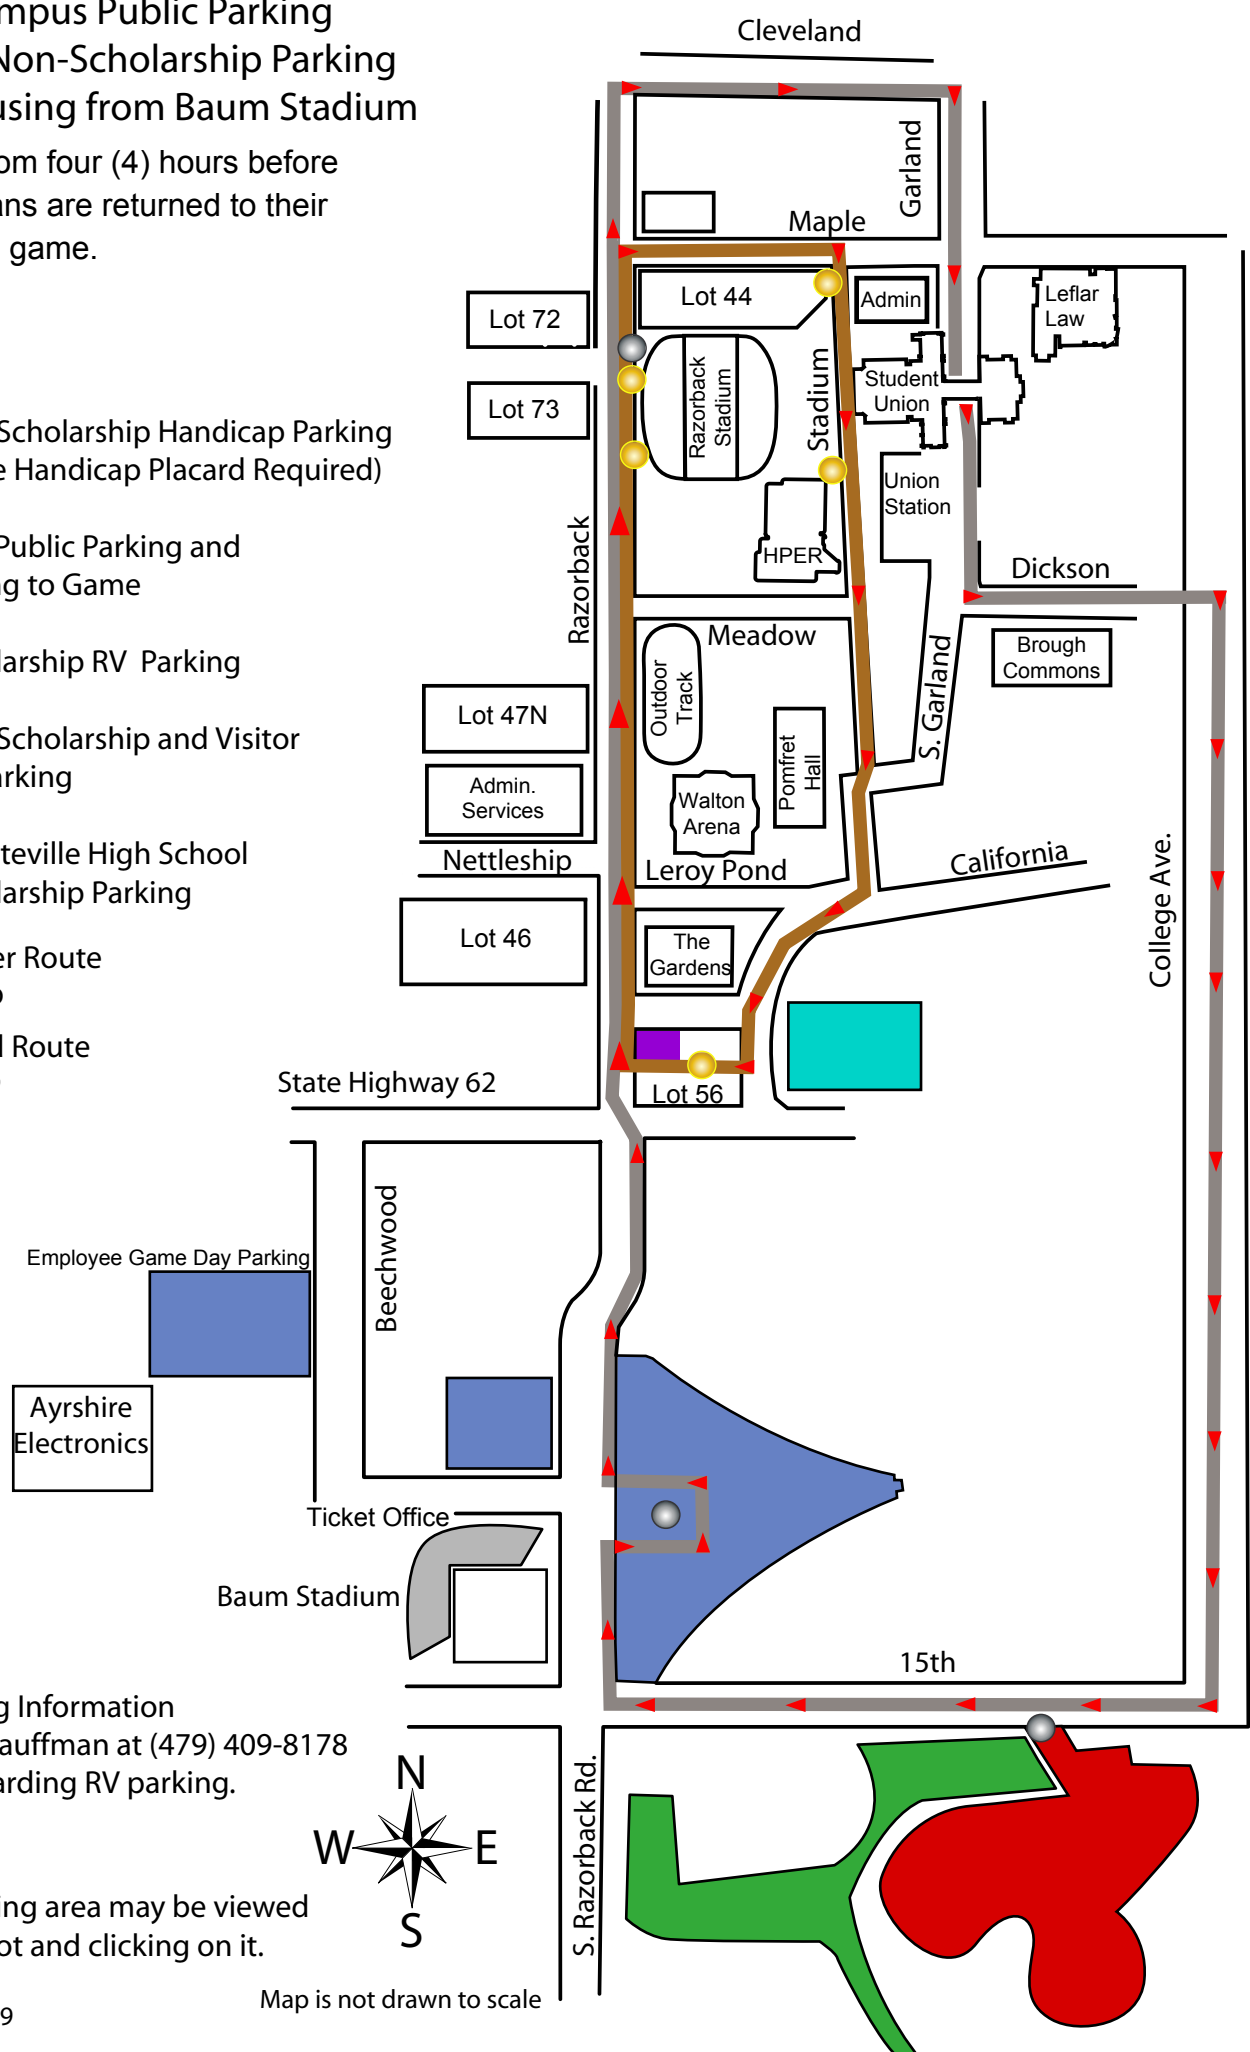

Free Off Campus Public Parking Scholarship and Non-Scholarship Parking and Ballgame Busing from Baum Stadium

Buses operate from four (4) hours before kick-off until all fans are returned to their vehicles after the game.

-  Non-Scholarship Handicap Parking (State Handicap Placard Required)
-  Free Public Parking and Busing to Game
-  Scholarship RV Parking
-  Non-Scholarship and Visitor RV Parking
-  Fayetteville High School Scholarship Parking
-  Silver Route Stop
-  Gold Route Stop