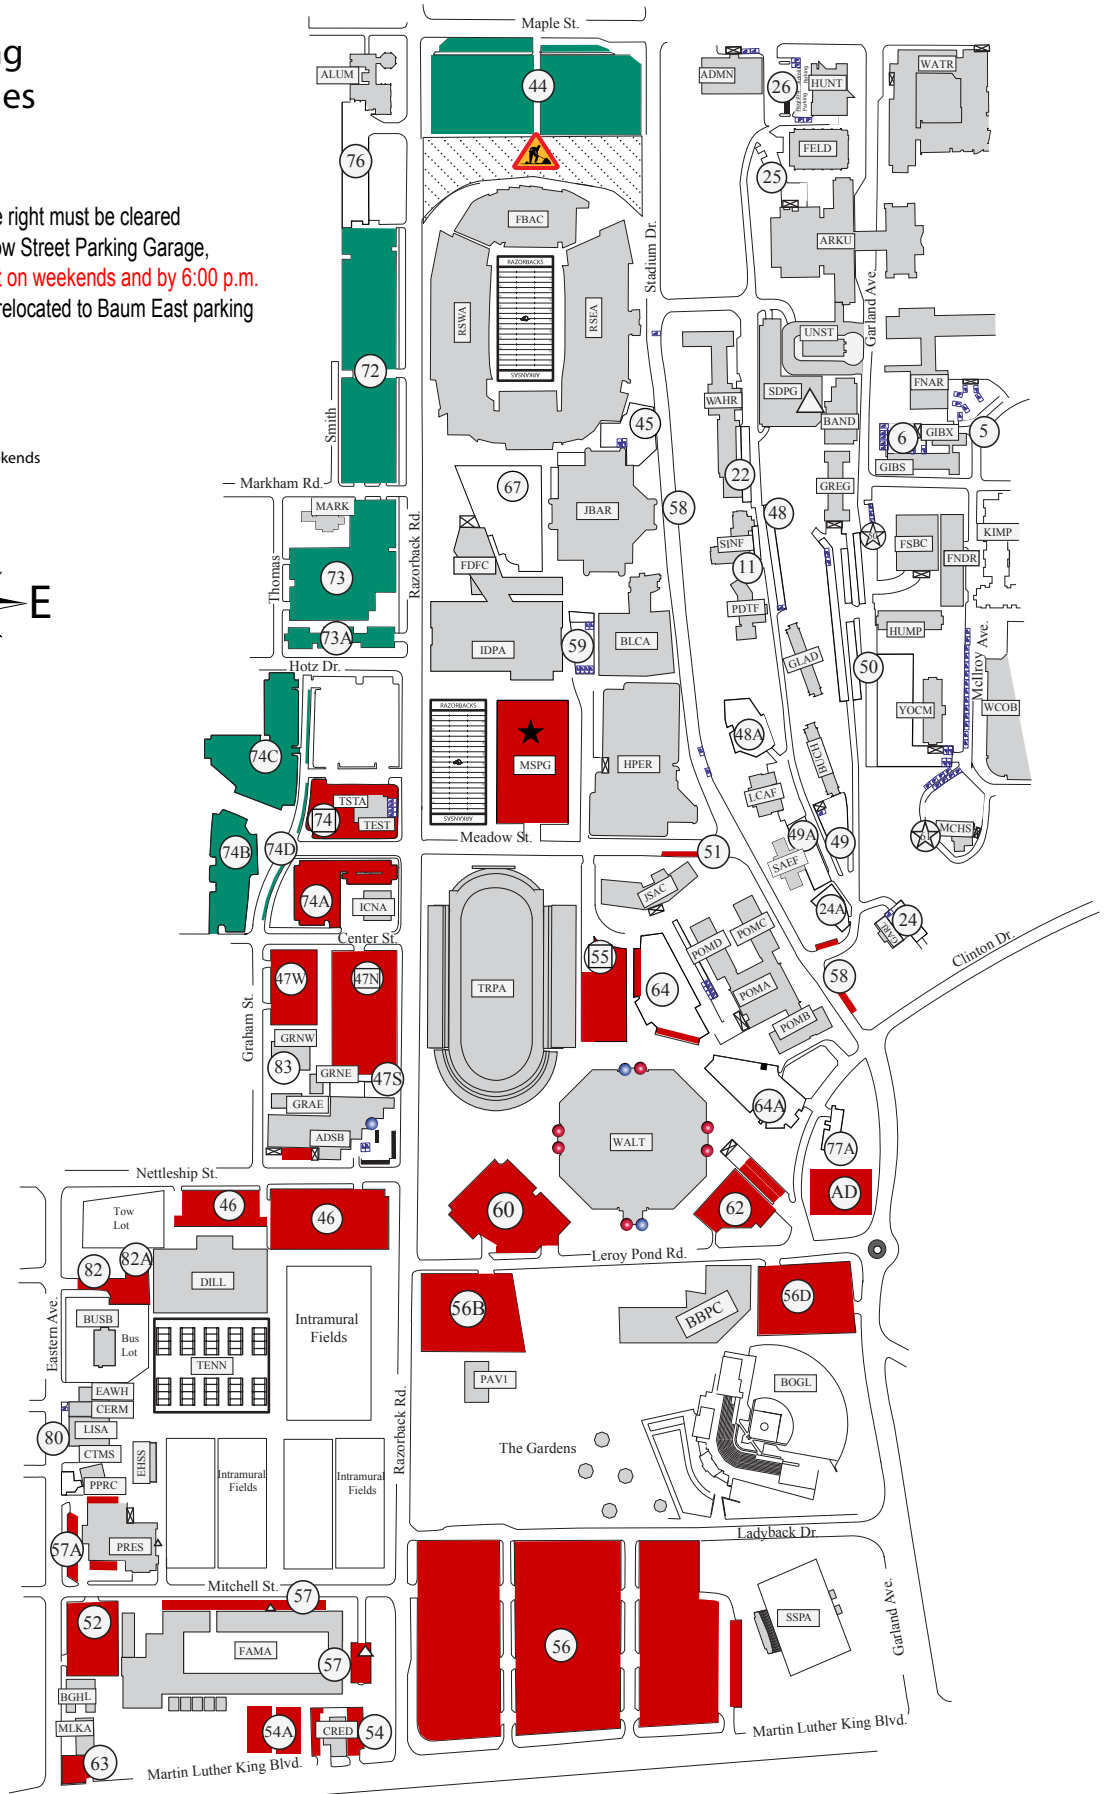

# Public and Priority Parking for Men's Basketball Games

Map is not drawn to scale  
Updated March 20, 2017

The parking lots shown in red on the map to the right must be cleared **2 hours prior to the event**, except for the Meadow Street Parking Garage, which must be cleared **2 hours before the event on weekends and by 6:00 p.m. on weekdays**. Vehicles left in these lots will be relocated to Baum East parking lot at Baum Stadium.

- Priority Parking  
Towed 2 hours prior to event
- Public Parking  
After 5:00 p.m. on weekdays and all day on weekends
- Priority Parking  
Towed after 6:00 p.m. on day of event on weekdays and 2 hours prior to the event on weekends
- 12 Lot Number
- Building Code
- Accessible Entrances
- Power Assisted Doors

↓  
To Baum Stadium,  
Randal Tyson Track Center,  
and ENGR South