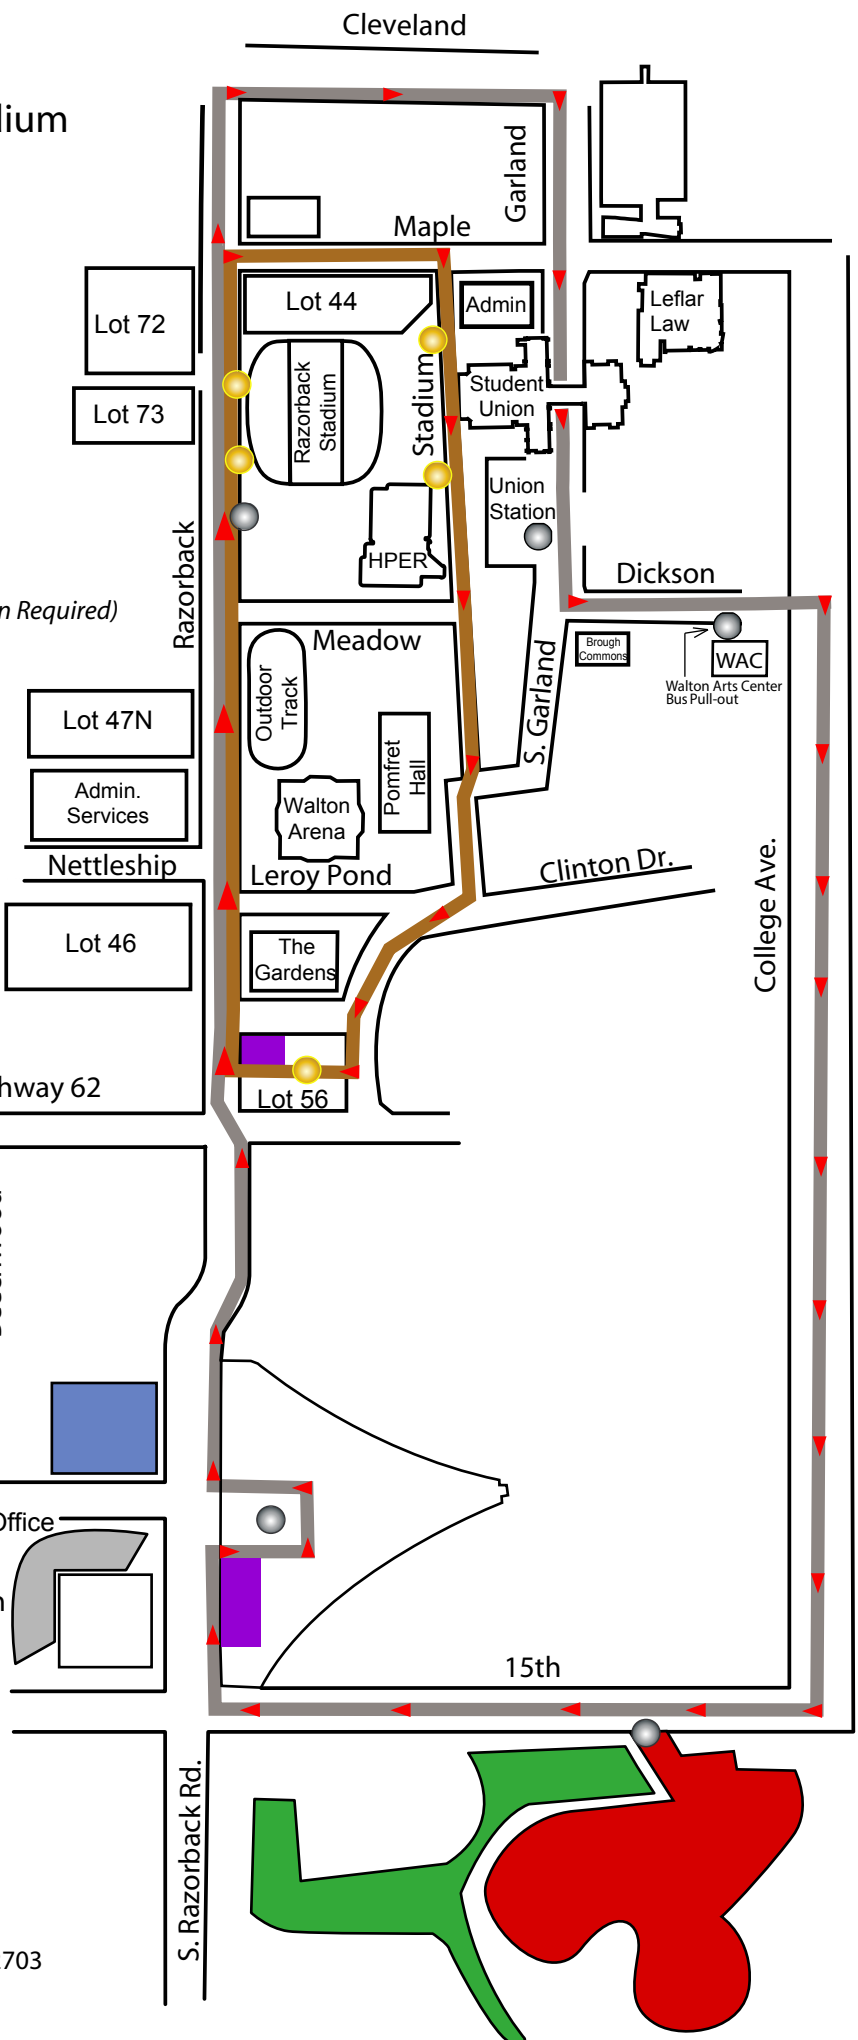

# Free Off Campus Public Parking Priority and Non-Priority Parking and Ballgame Busing from Baum Stadium

Buses operate from four (4) hours before kick-off until all fans are returned to their vehicles after the game.

Map is not drawn to scale  
Updated August 31, 2016

- Non-Priority Handicap Parking  
*(State Handicap Placard and Documentation Required)*
- Free Public Parking and Busing to Game
- Priority RV Parking
- Non-Priority and Visitor RV Parking
- Silver Route Stop
- Stop
- Gold Route Stop
- Stop

# Post-Game Routes Gold & Silver

-  Silver Route
-  Stop
-  Gold Route
-  Stop